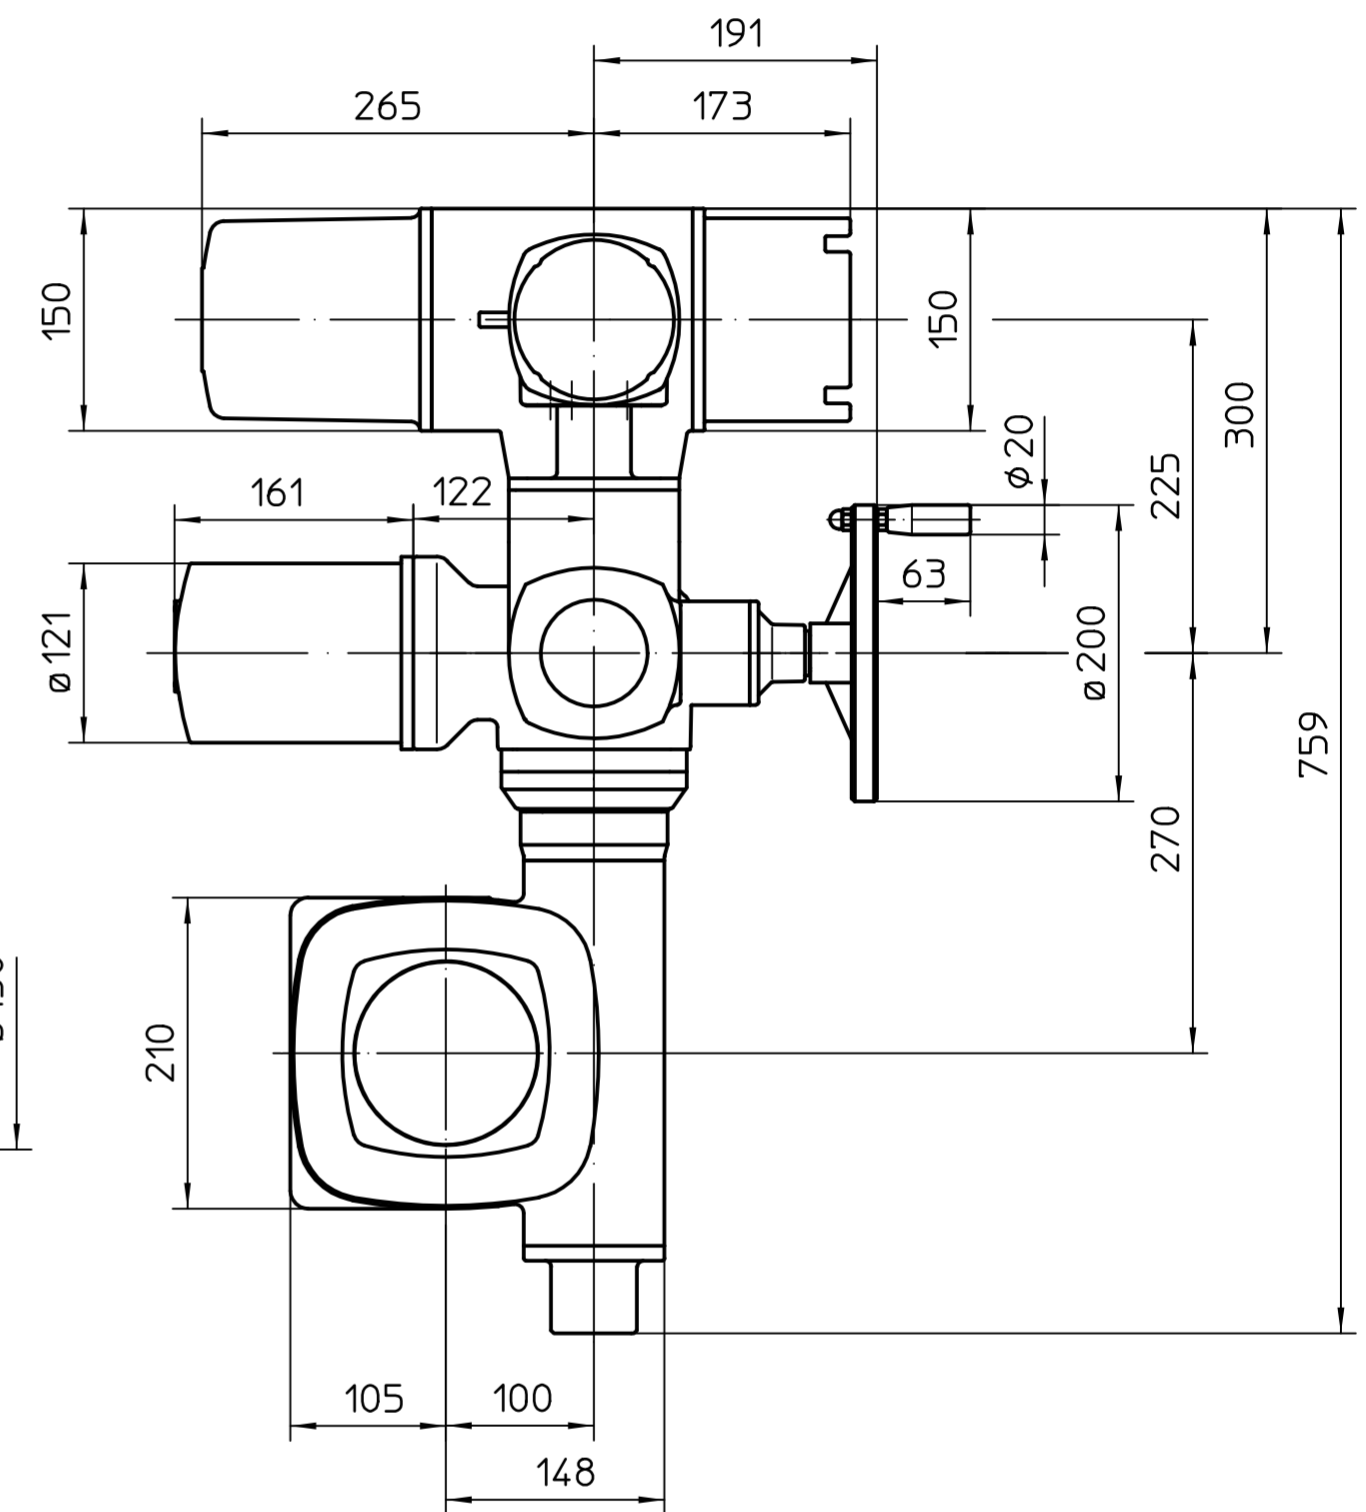

This drawing is subject to the provisions on copyright protection.

All dimensions in mm  
For all other dimensions of actuators/gearboxes,  
refer to the latest dimension sheet issue

<sup>1)</sup> Thread for cable entries acc.  
to order acknowledgement  
or technical data sheet

Mounting position A

				Scale 1:5		 <b>auma</b> <sup>®</sup> AUMA Riester GmbH & Co. KG	
				Edited 2020-01-21 Goltsev Checked 2020-01-24 Demir Ret. 2020-01-27 Goltsev			
				AUMA Riester GmbH & Co. KG P.O. Box 1362 79373 Muellheim/Germany Tel. +49 7631 809-0 Fax +49 7631 13218		<b>SA(R)10.2-AC2</b> <b>-GS100.3-F16-RR-RL</b> <b>U2.3601</b>	
01	046/2020	2020-01-21	Gol			Page	1
State	Revision	Date	Name			Qty	1
						* - SA07.6 - 52:1 / 107:1	