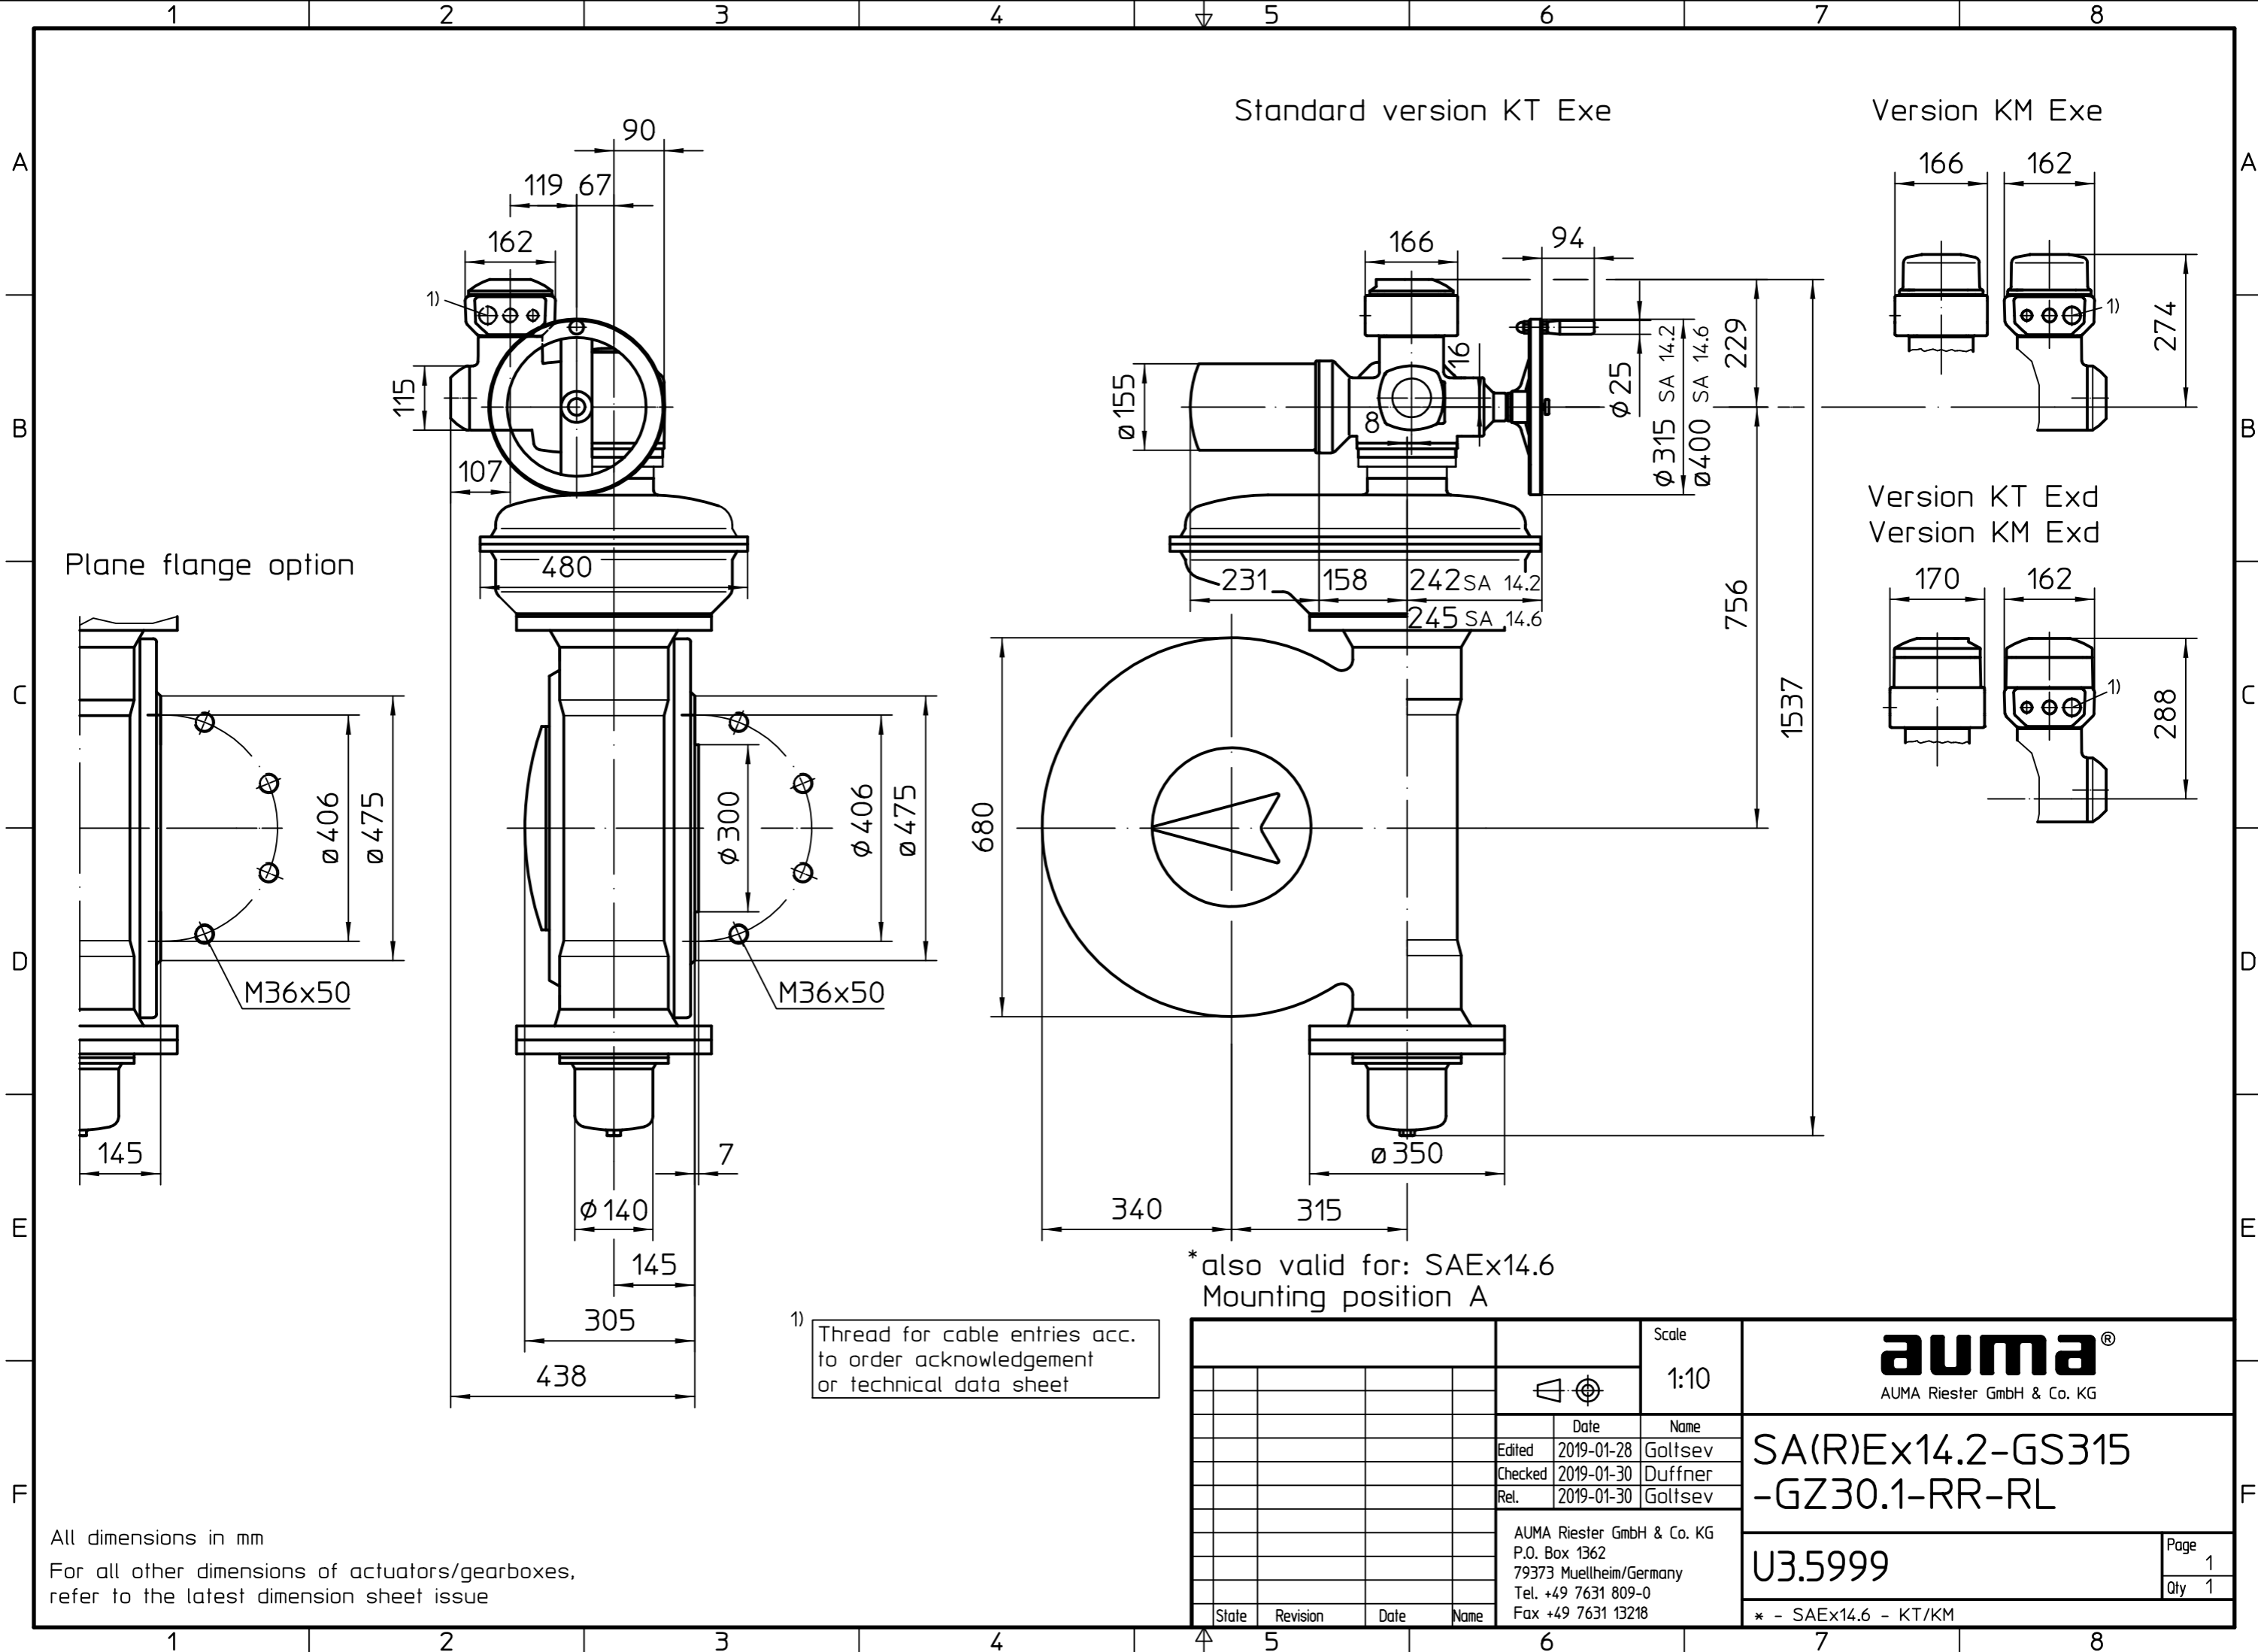

This drawing is subject to the provisions on copyright protection.

1) Thread for cable entries acc. to order acknowledgement or technical data sheet

State	Revision	Date	Name

Scale 1:10		auma [®] AUMA Riester GmbH & Co. KG
Edited	2019-01-28 Goltsev	
Checked	2019-01-30 Duffner	SA(R)Ex14.2-GS315 -GZ30.1-RR-RL
Rel.	2019-01-30 Goltsev	
AUMA Riester GmbH & Co. KG P.O. Box 1362 79373 Muellheim/Germany Tel. +49 7631 809-0 Fax +49 7631 13218		U3.5999
* - SAEx14.6 - KT/KM		Page 1 Qty 1

All dimensions in mm
For all other dimensions of actuators/gearboxes,
refer to the latest dimension sheet issue