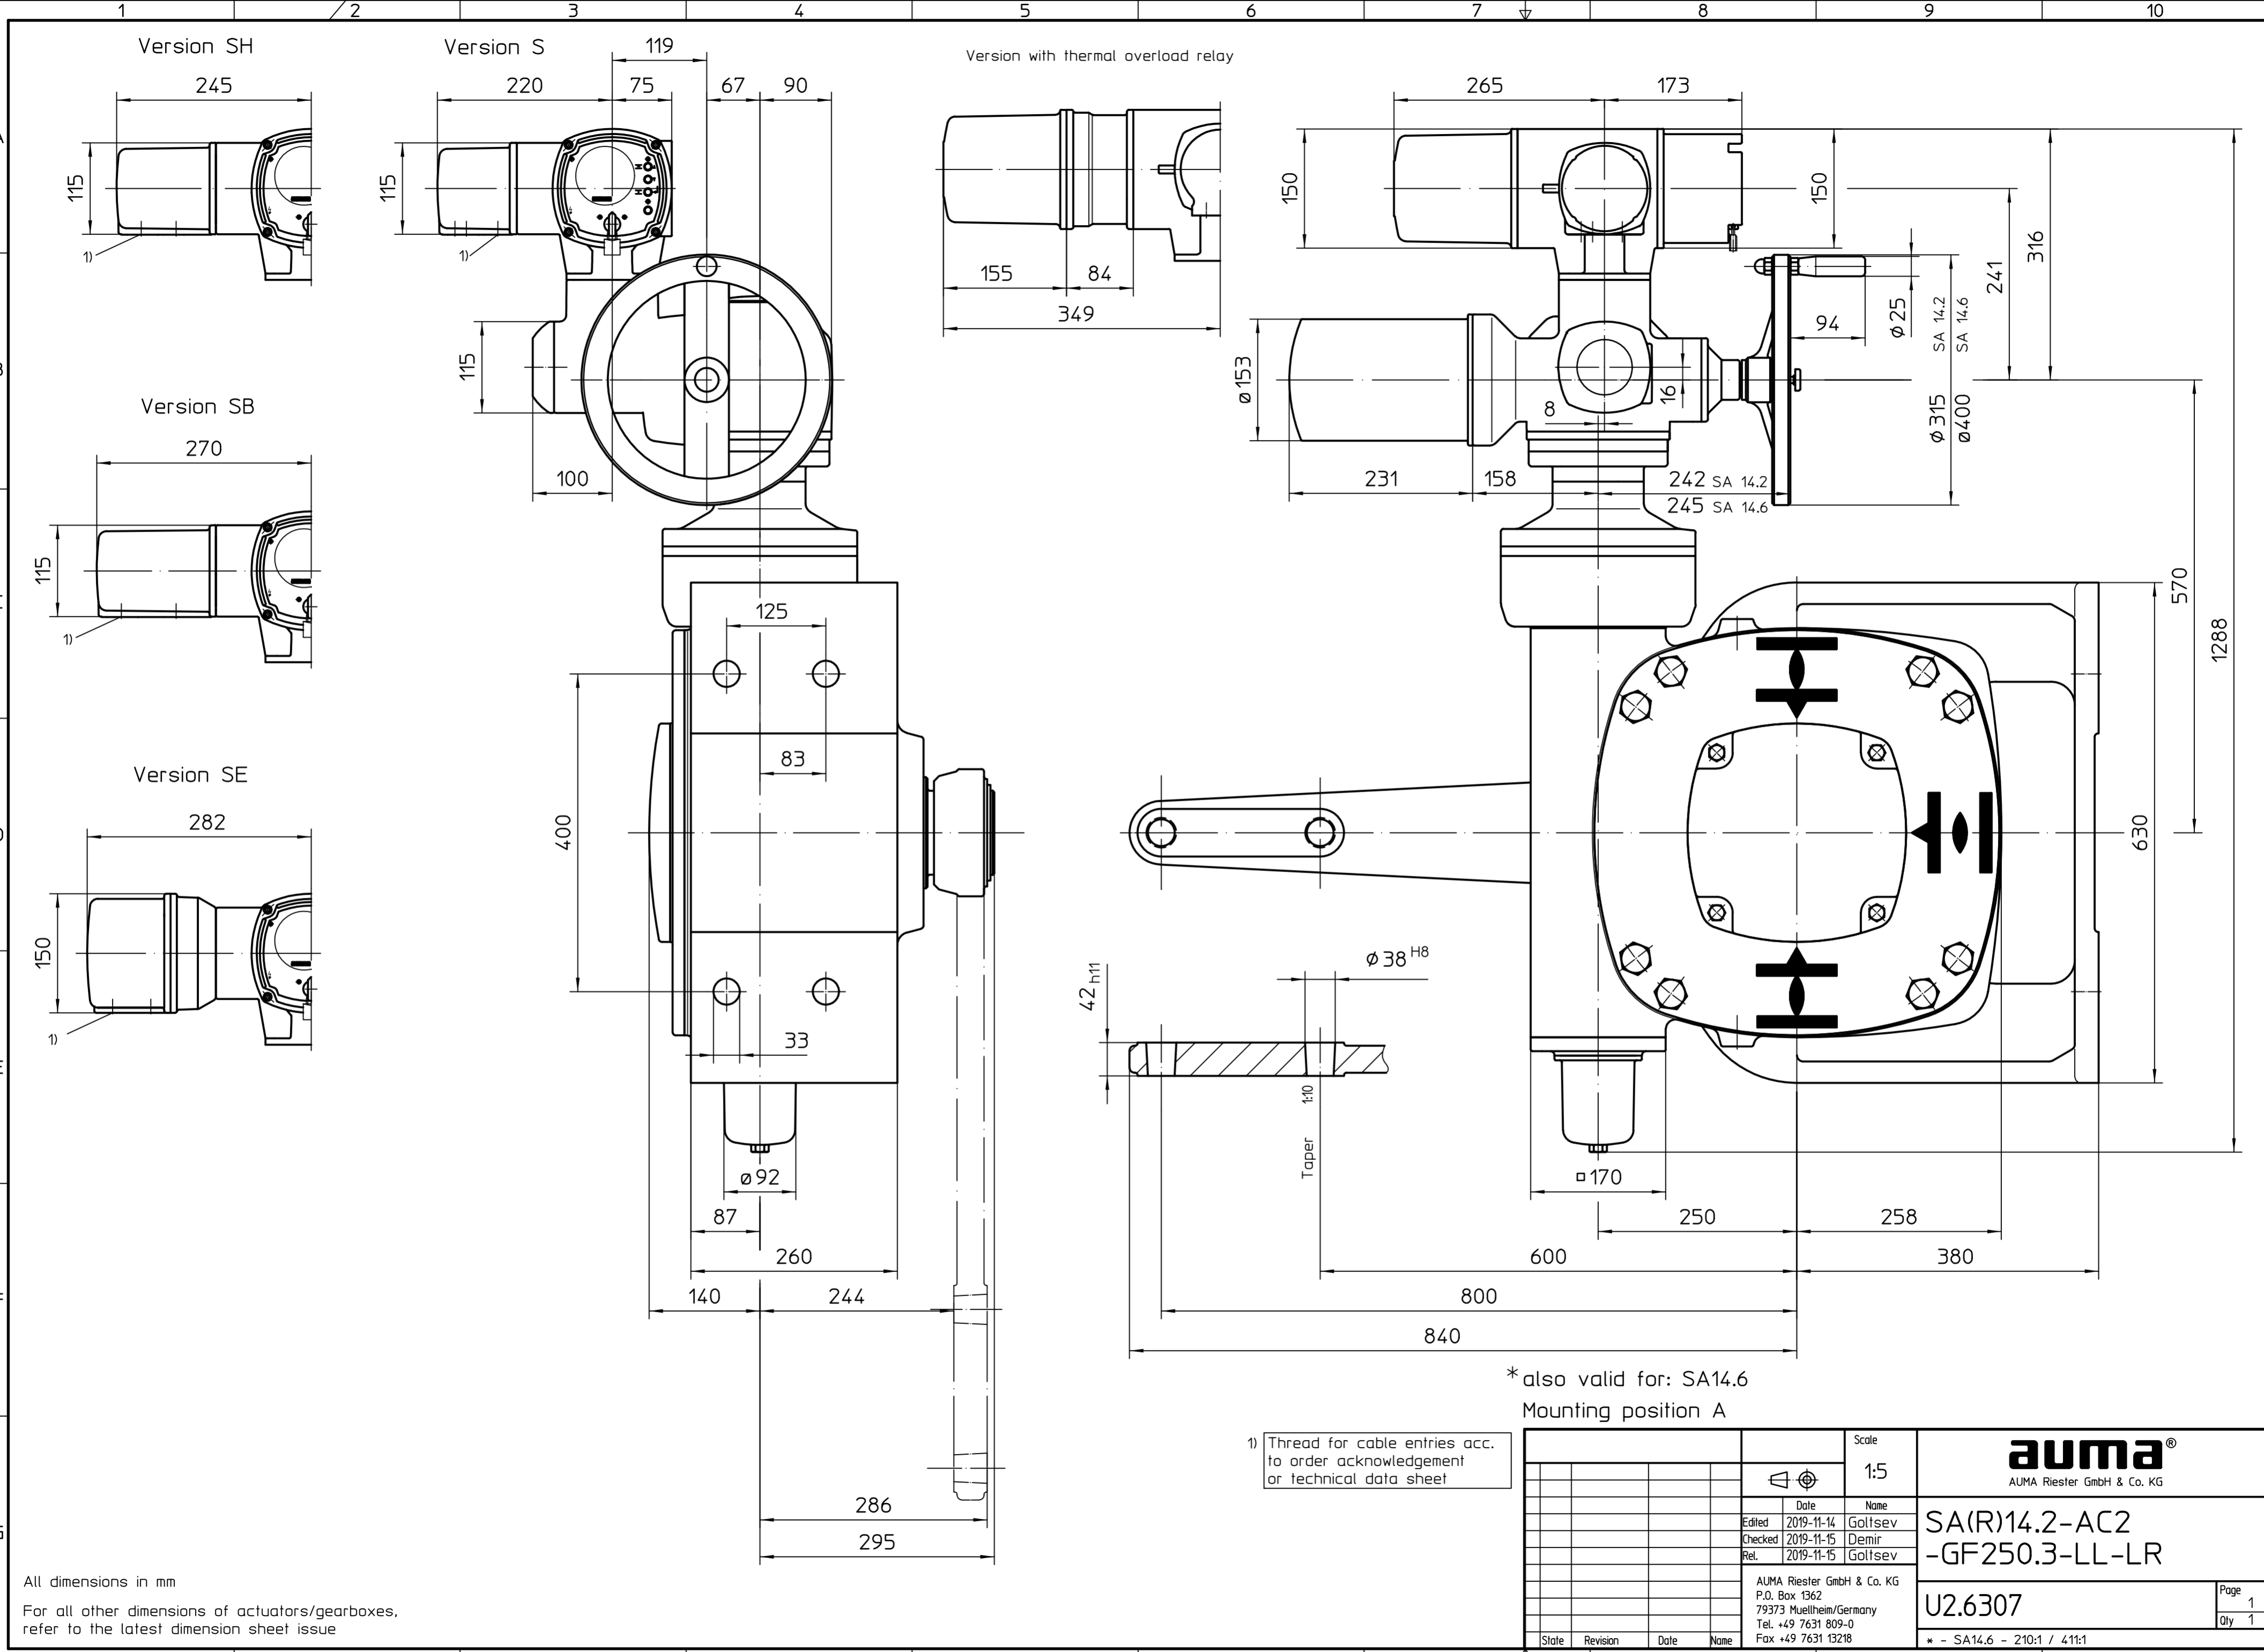

This drawing is subject to the provisions on copyright protection.

All dimensions in mm
For all other dimensions of actuators/gearboxes, refer to the latest dimension sheet issue

1) Thread for cable entries acc. to order acknowledgement or technical data sheet

* also valid for: SA14.6
Mounting position A

State		Revision		Date		Name		Scale		1:5		 AUMA Riester GmbH & Co. KG	
Date		Name		Date		Name		Date		Name		SA(R)14.2-AC2 -GF250.3-LL-LR	
Edited		2019-11-14		Goltsev								U2.6307	
Checked		2019-11-15		Demir								Page 1	
Ret.		2019-11-15		Goltsev								Qty 1	
AUMA Riester GmbH & Co. KG P.O. Box 1362 79373 Muellheim/Germany Tel. +49 7631 809-0 Fax +49 7631 13218										* - SA14.6 - 210:1 / 411:1			