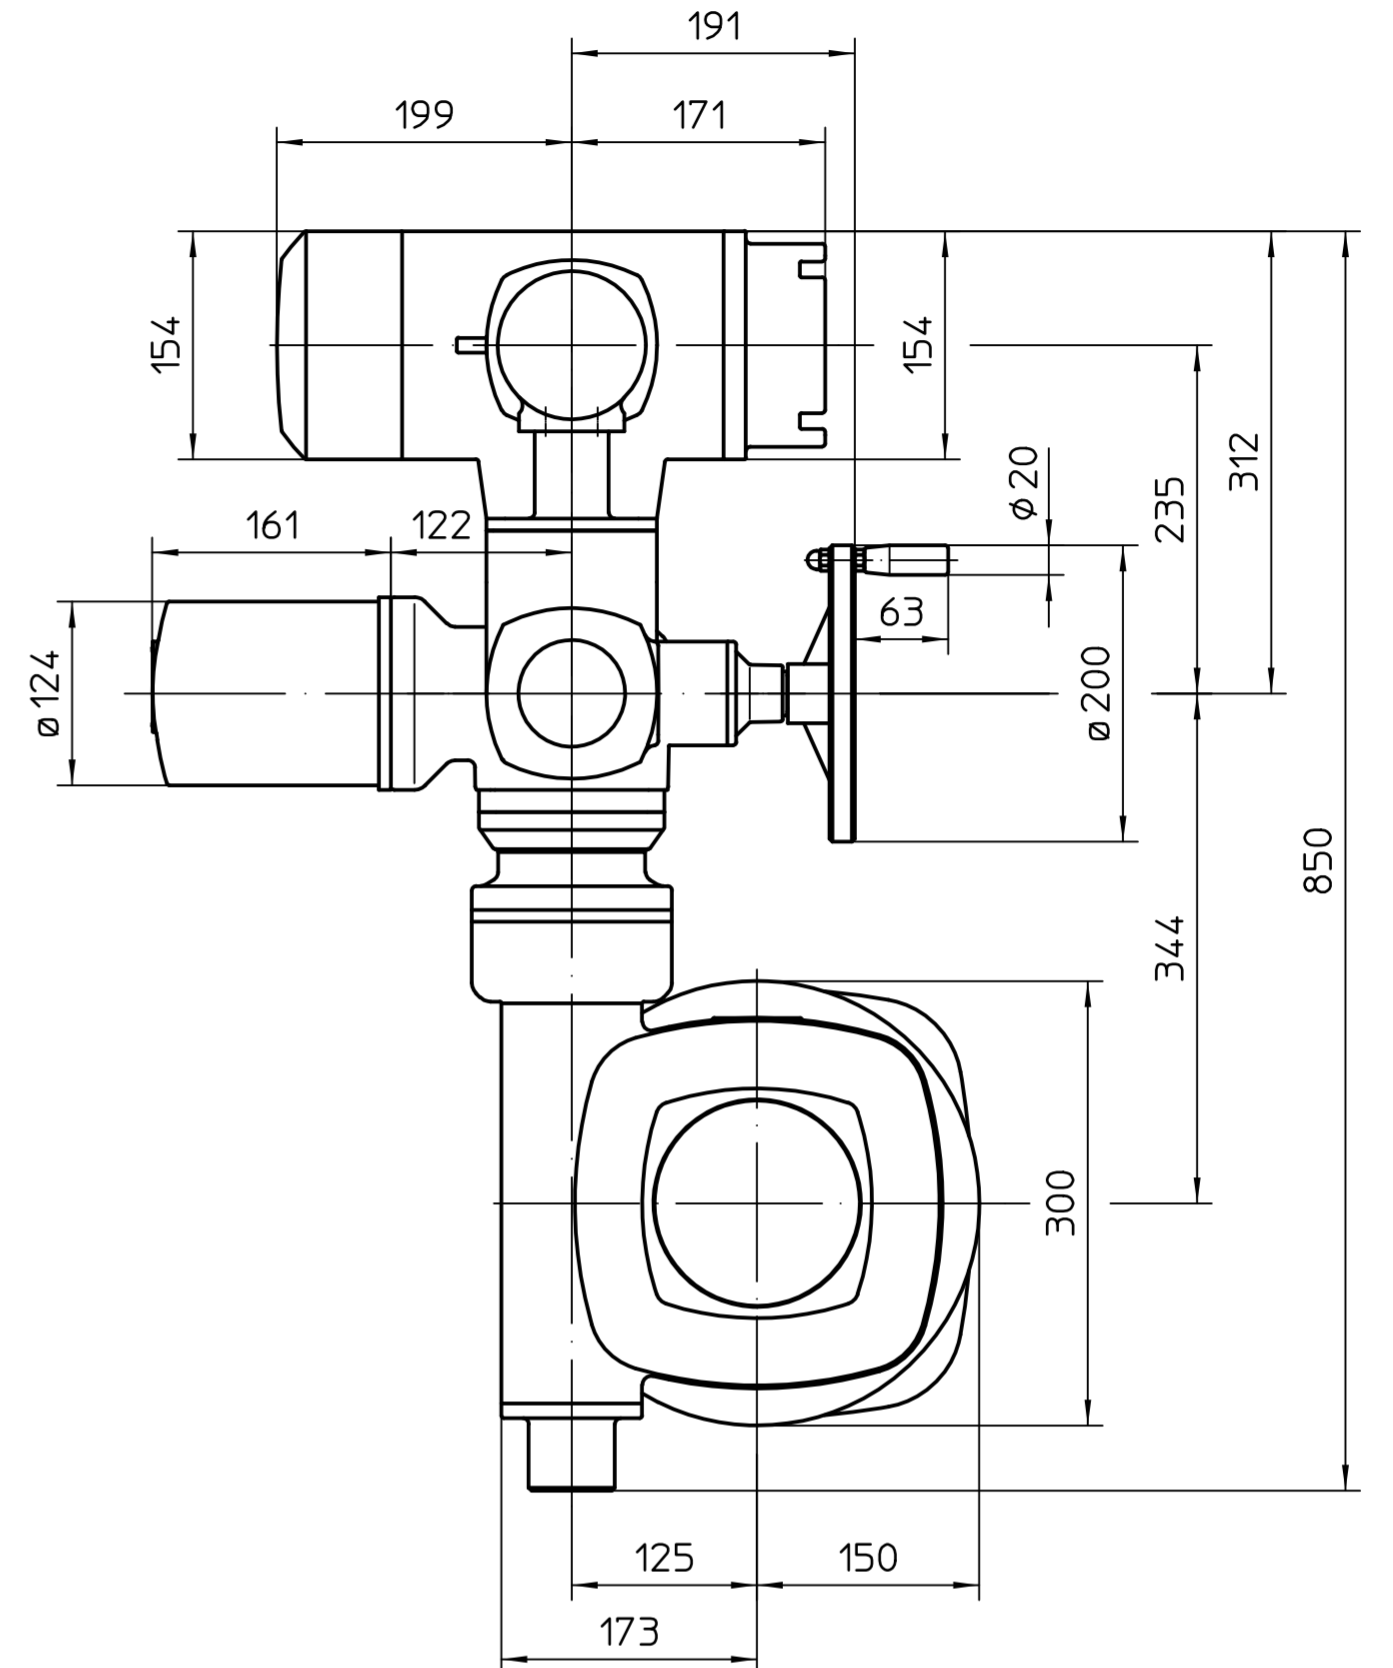

This drawing is subject to the provisions on copyright protection.

Option Y

¹⁾ Thread for cable entries acc. to order acknowledgement or technical data sheet

Mounting position A

All dimensions in mm

For all other dimensions of actuators/gearboxes, refer to the latest dimension sheet issue