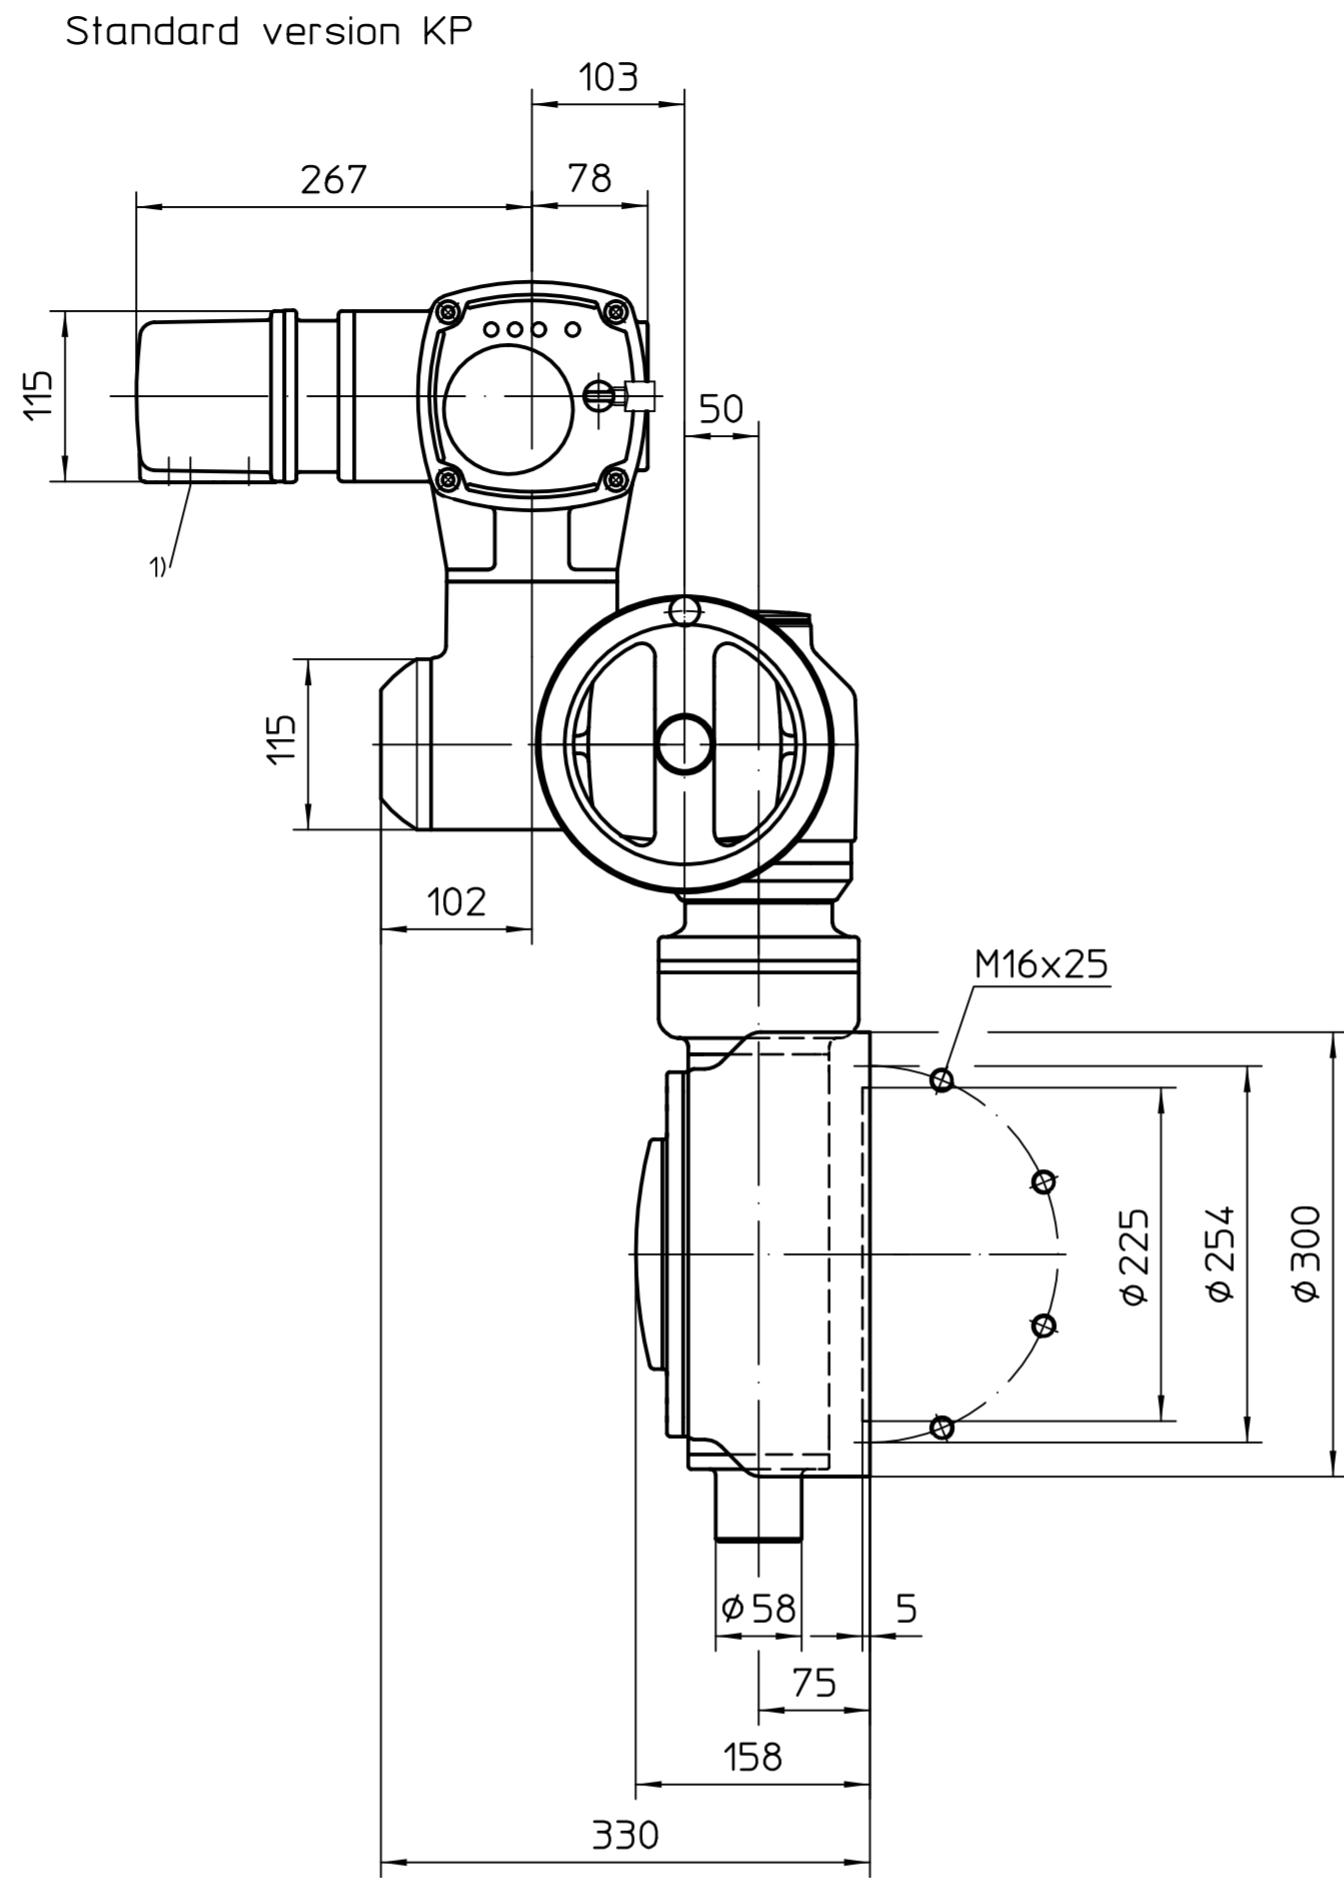

This drawing is subject to the provisions on copyright protection.

Option Y

¹⁾ Thread for cable entries acc. to order acknowledgement or technical data sheet

Mounting position A

All dimensions in mm

For all other dimensions of actuators/gearboxes, refer to the latest dimension sheet issue