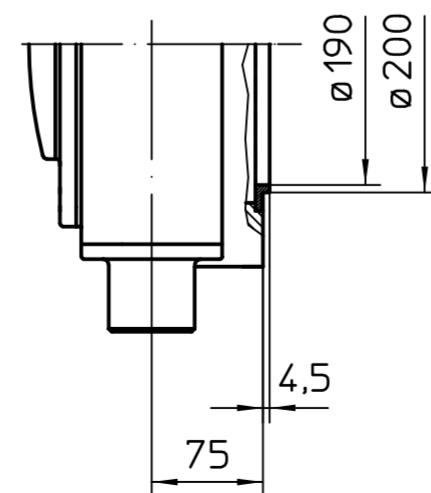

This drawing is subject to the provisions on copyright protection.

Option Y

¹⁾ Thread for cable entries acc. to order acknowledgement or technical data sheet

Mounting position A

All dimensions in mm

For all other dimensions of actuators/gearboxes, refer to the latest dimension sheet issue

		Scale		 AUMA Riester GmbH & Co. KG		
		1:5				
		Date		Name		
		2021-09-02		Goltsev		
		2021-09-03		Demir		
		2021-09-03		Goltsev		
		AUMA Riester GmbH & Co. KG P.O. Box 1362 79373 Muellheim/Germany Tel. +49 7631 809-0 Fax +49 7631 13218				Page 1 Qty 1
		SA(R)Ex10.2-AC2 -GS125.3-F25-LL-LR U2.6937				126:1 / 160:1 / 208:1
State	Revision	Date	Name			