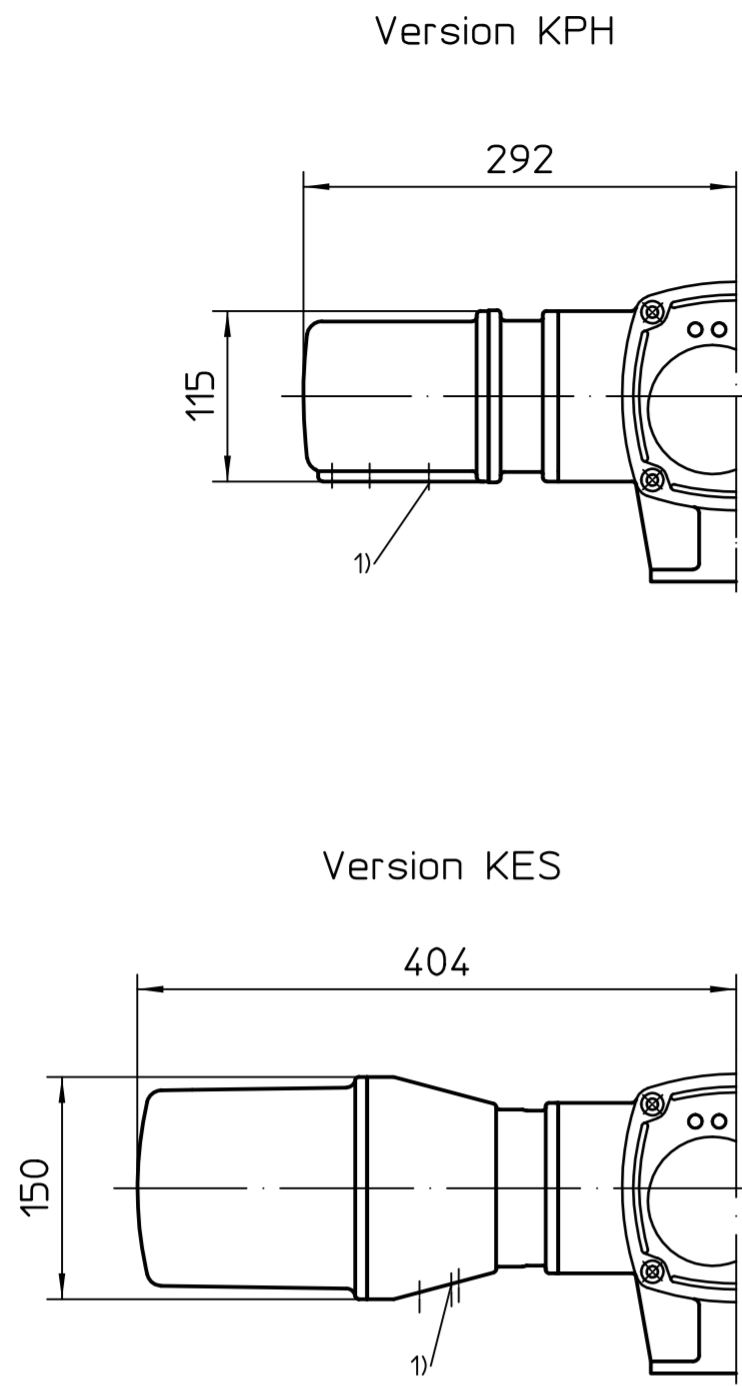

This drawing is subject to the provisions on copyright protection.

Option Y

¹⁾ Thread for cable entries acc. to order acknowledgement or technical data sheet

Mounting position A

All dimensions in mm

For all other dimensions of actuators/gearboxes, refer to the latest dimension sheet issue