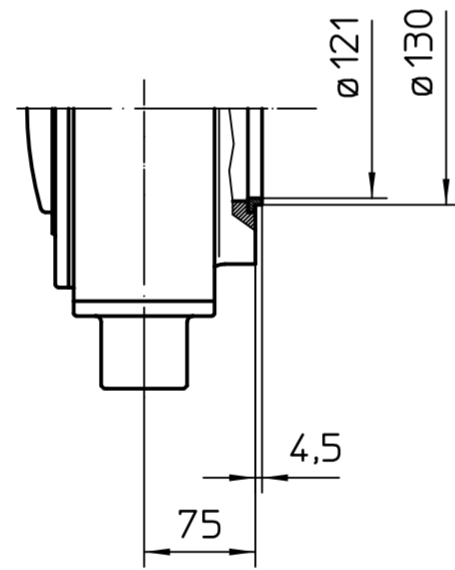

View A

M20x32

Option Y

Standard version KT Exe

Version KM Exe

Version KT Exd
Version KM Exd

This drawing is subject to the provisions on copyright protection.

All dimensions in mm

For all other dimensions of actuators/gearboxes, refer to the latest dimension sheet issue

¹⁾ Thread for cable entries acc. to order acknowledgement or technical data sheet

* also valid for: SAEx14.6

Mounting position A