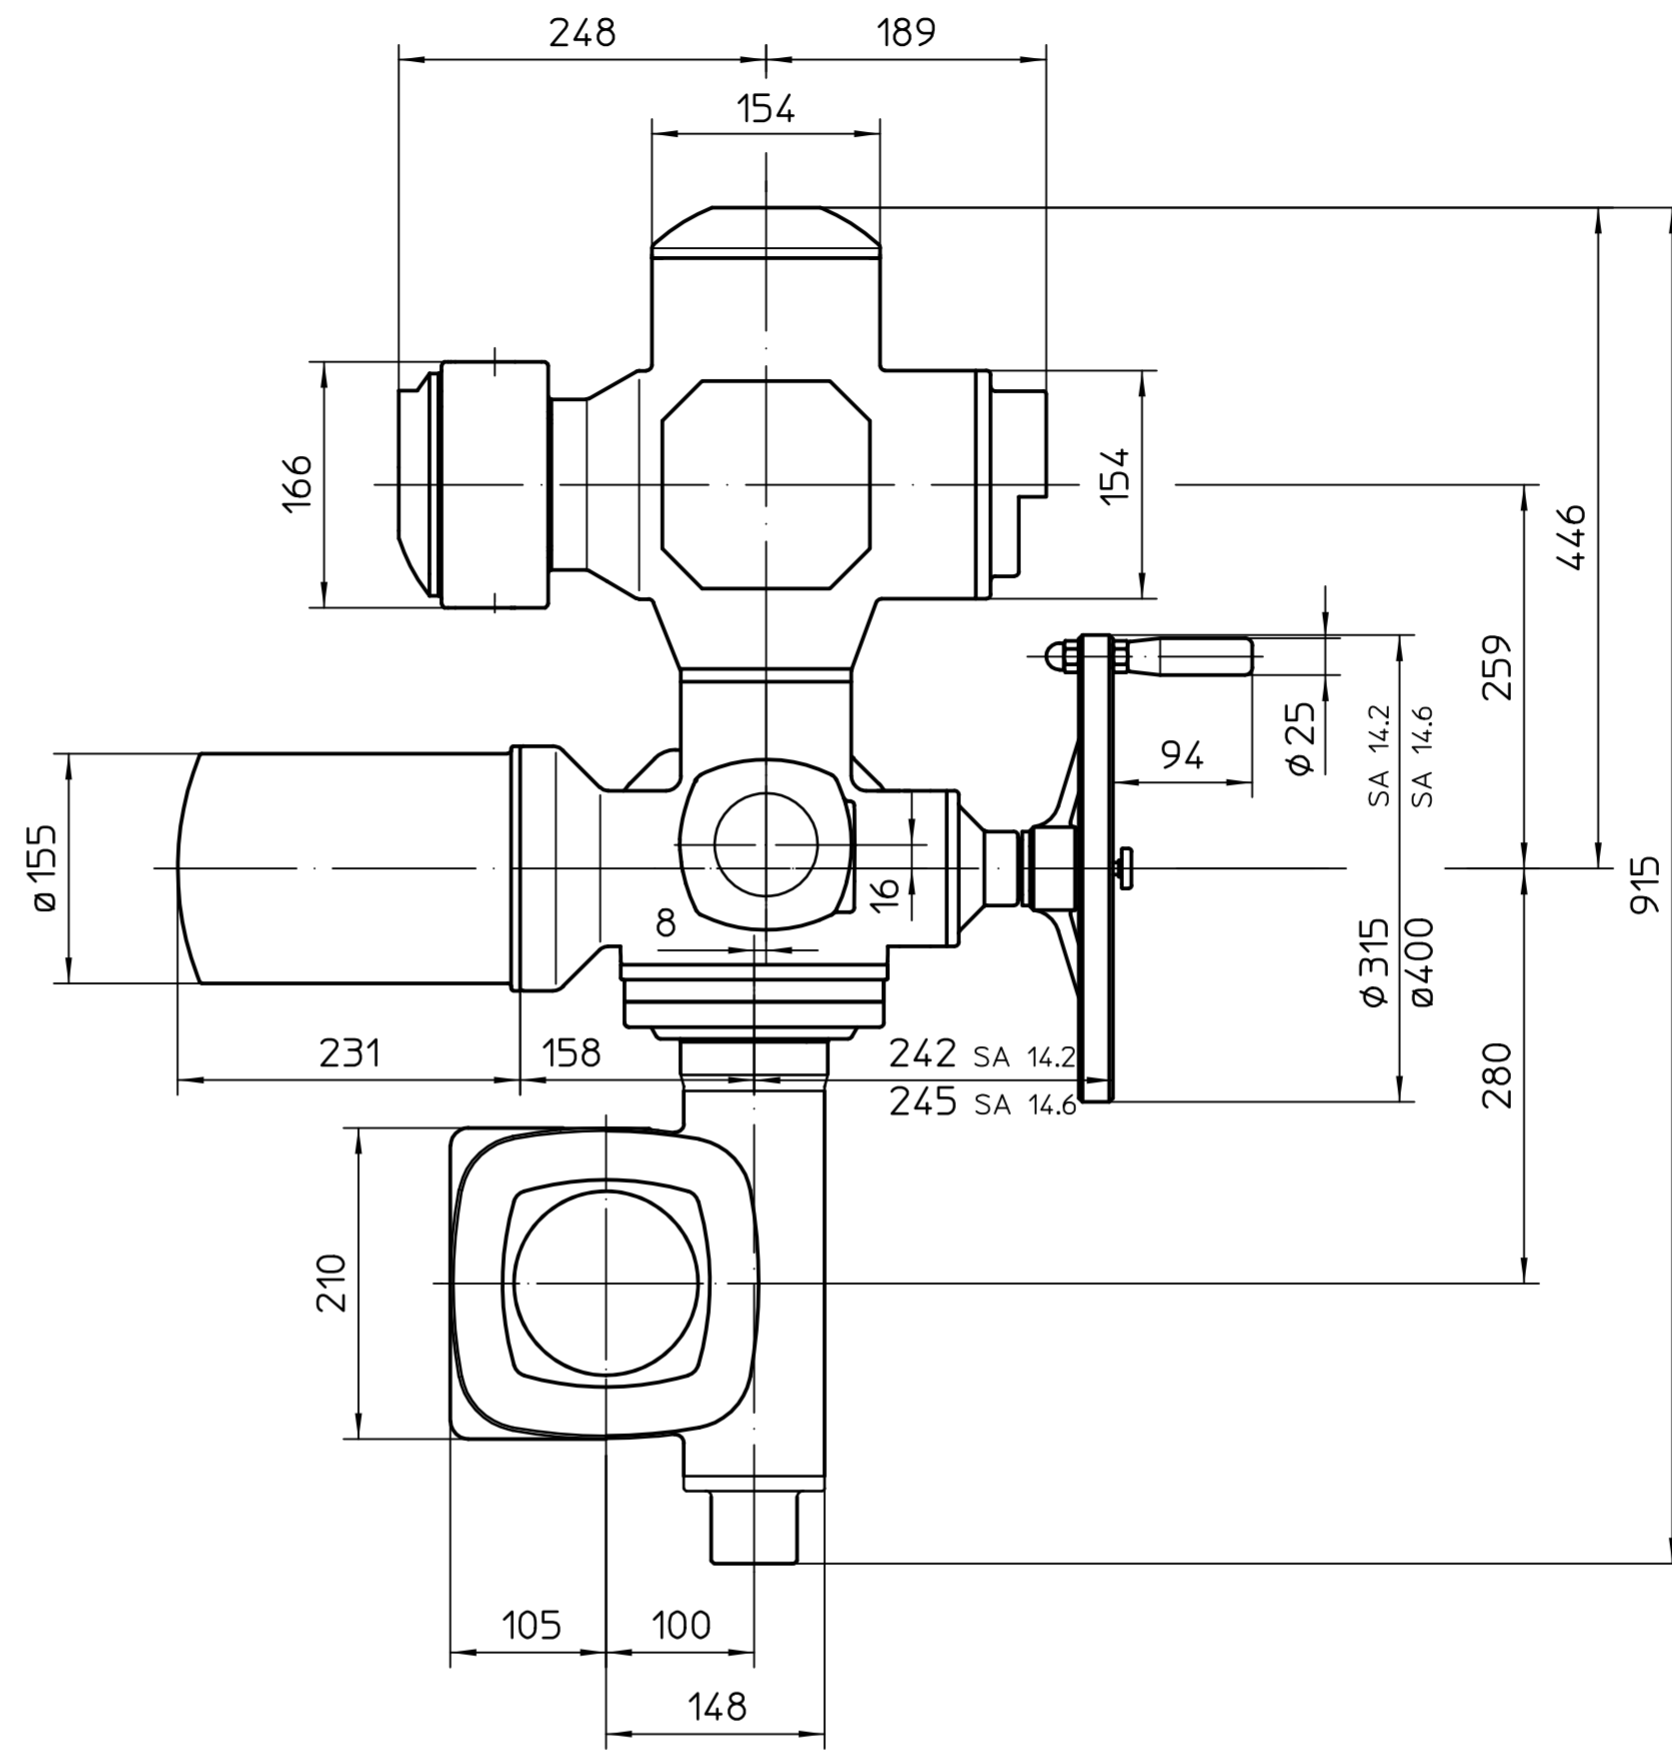

View A

M20x32

Option Y

Standard version KT Exe

Version KM Exe

Version KT Exd
Version KM Exd

This drawing is subject to the provisions on copyright protection.

All dimensions in mm

For all other dimensions of actuators/gearboxes, refer to the latest dimension sheet issue

¹⁾ Thread for cable entries acc. to order acknowledgement or technical data sheet

* also valid for: SAEx14.6

Mounting position A