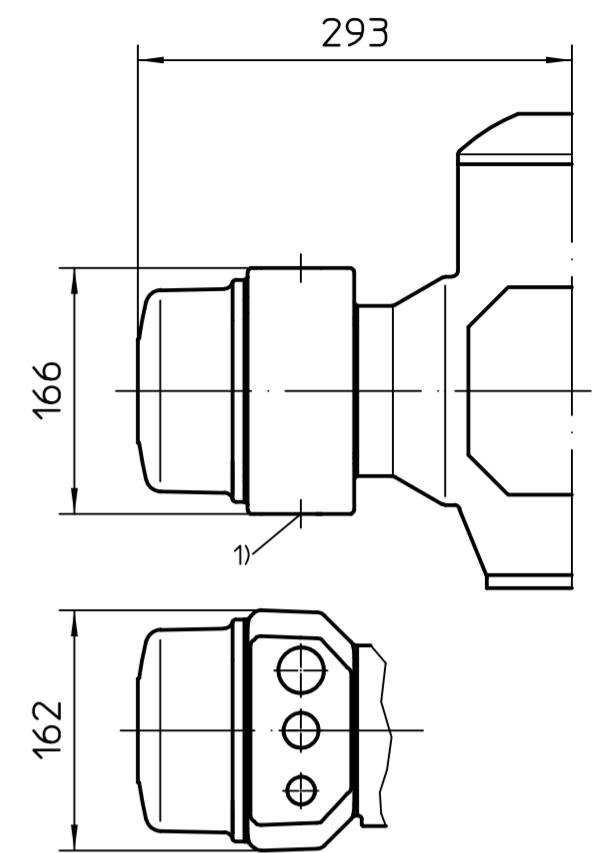

View A

M20x32

Option Y

Standard version KT Exe

Version KM Exe

Version KT Exd
Version KM Exd

This drawing is subject to the provisions on copyright protection.

All dimensions in mm

For all other dimensions of actuators/gearboxes, refer to the latest dimension sheet issue

¹⁾ Thread for cable entries acc. to order acknowledgement or technical data sheet

* also valid for: SAEx14.6

Mounting position A