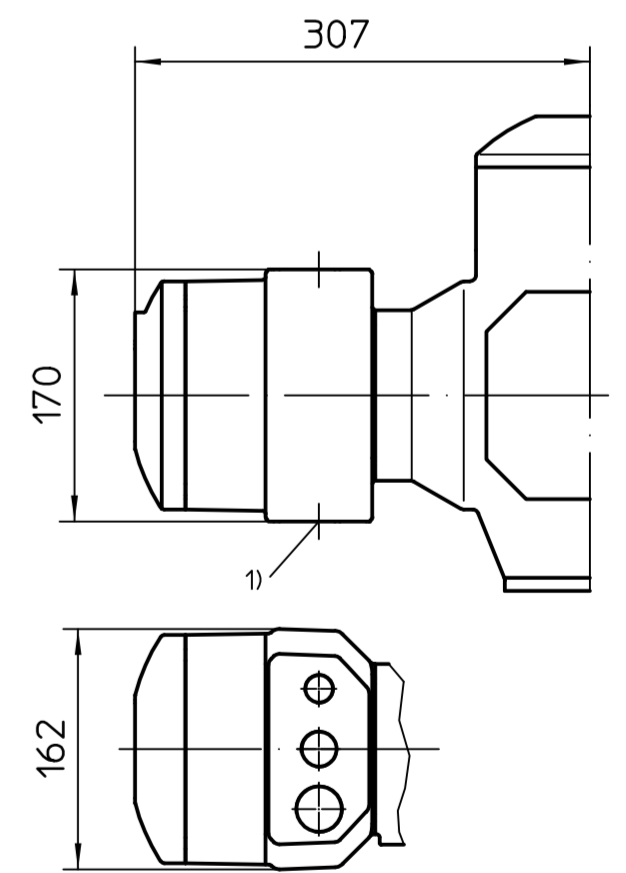

View A

M20x32

Option Y

Standard version KT Exe

Version KM Exe

Version KT Exd
Version KM Exd

This drawing is subject to the provisions on copyright protection.

All dimensions in mm

For all other dimensions of actuators/gearboxes, refer to the latest dimension sheet issue

¹⁾ Thread for cable entries acc. to order acknowledgement or technical data sheet

* also valid for: SAEx14.6

Mounting position A