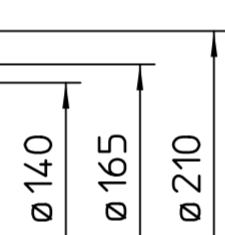

View A

M20x32

Option Y

Standard version KT Exe

Version KM Exe

Version KT Exd
Version KM Exd

This drawing is subject to the provisions on copyright protection.

All dimensions in mm

For all other dimensions of actuators/gearboxes, refer to the latest dimension sheet issue

¹⁾ Thread for cable entries acc. to order acknowledgement or technical data sheet

* also valid for: SAEx14.6

Mounting position A