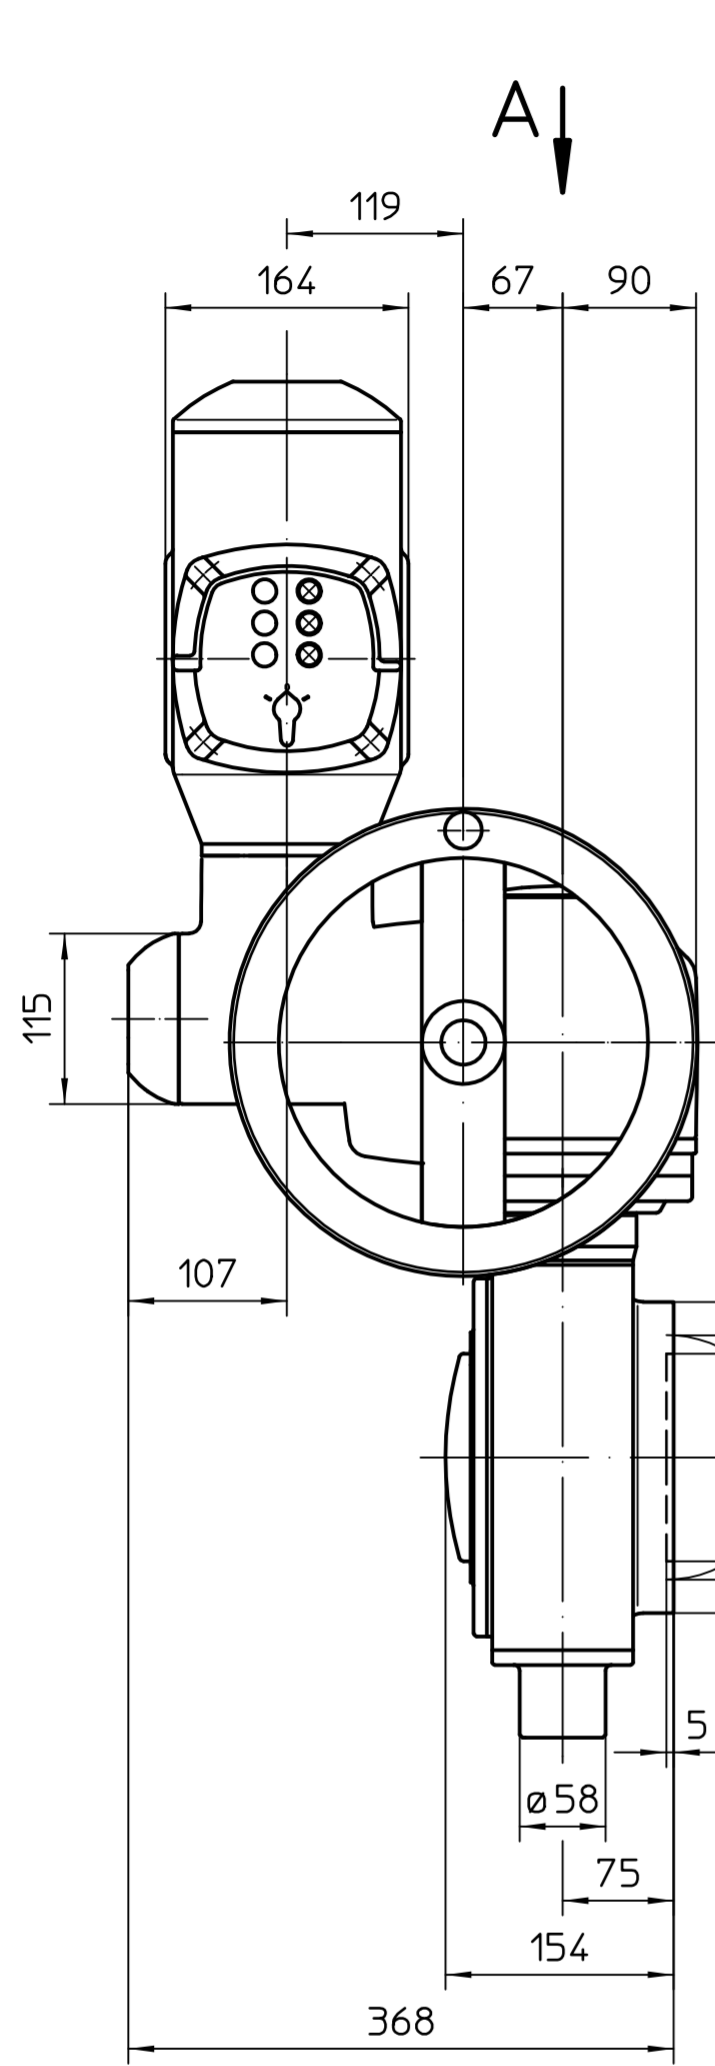

View A

M20x32

Option Y

Standard version KT Exe

Version KM Exe

Version KT Exd
Version KM Exd

This drawing is subject to the provisions on copyright protection.

All dimensions in mm

For all other dimensions of actuators/gearboxes, refer to the latest dimension sheet issue

¹⁾ Thread for cable entries acc. to order acknowledgement or technical data sheet

* also valid for: SAEx14.6

Mounting position A