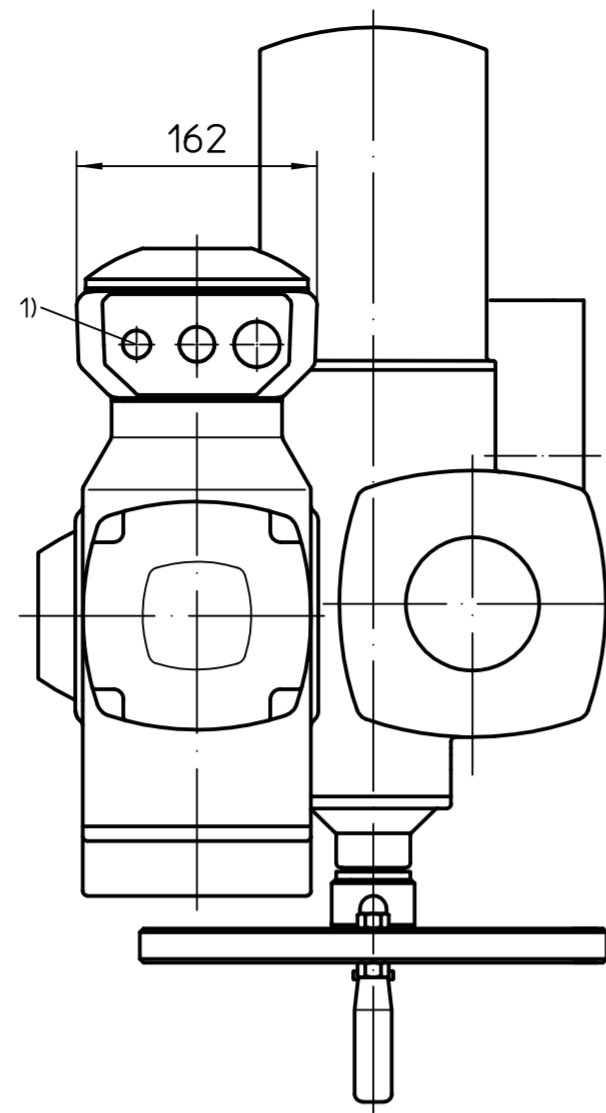

View A

M20x32

Option Y

Standard version KT Exe

Version KM Exe

Version KT Exd
Version KM Exd

This drawing is subject to the provisions on copyright protection.

All dimensions in mm

For all other dimensions of actuators/gearboxes, refer to the latest dimension sheet issue

¹⁾ Thread for cable entries acc. to order acknowledgement or technical data sheet

* also valid for: SAEx14.6

Mounting position A