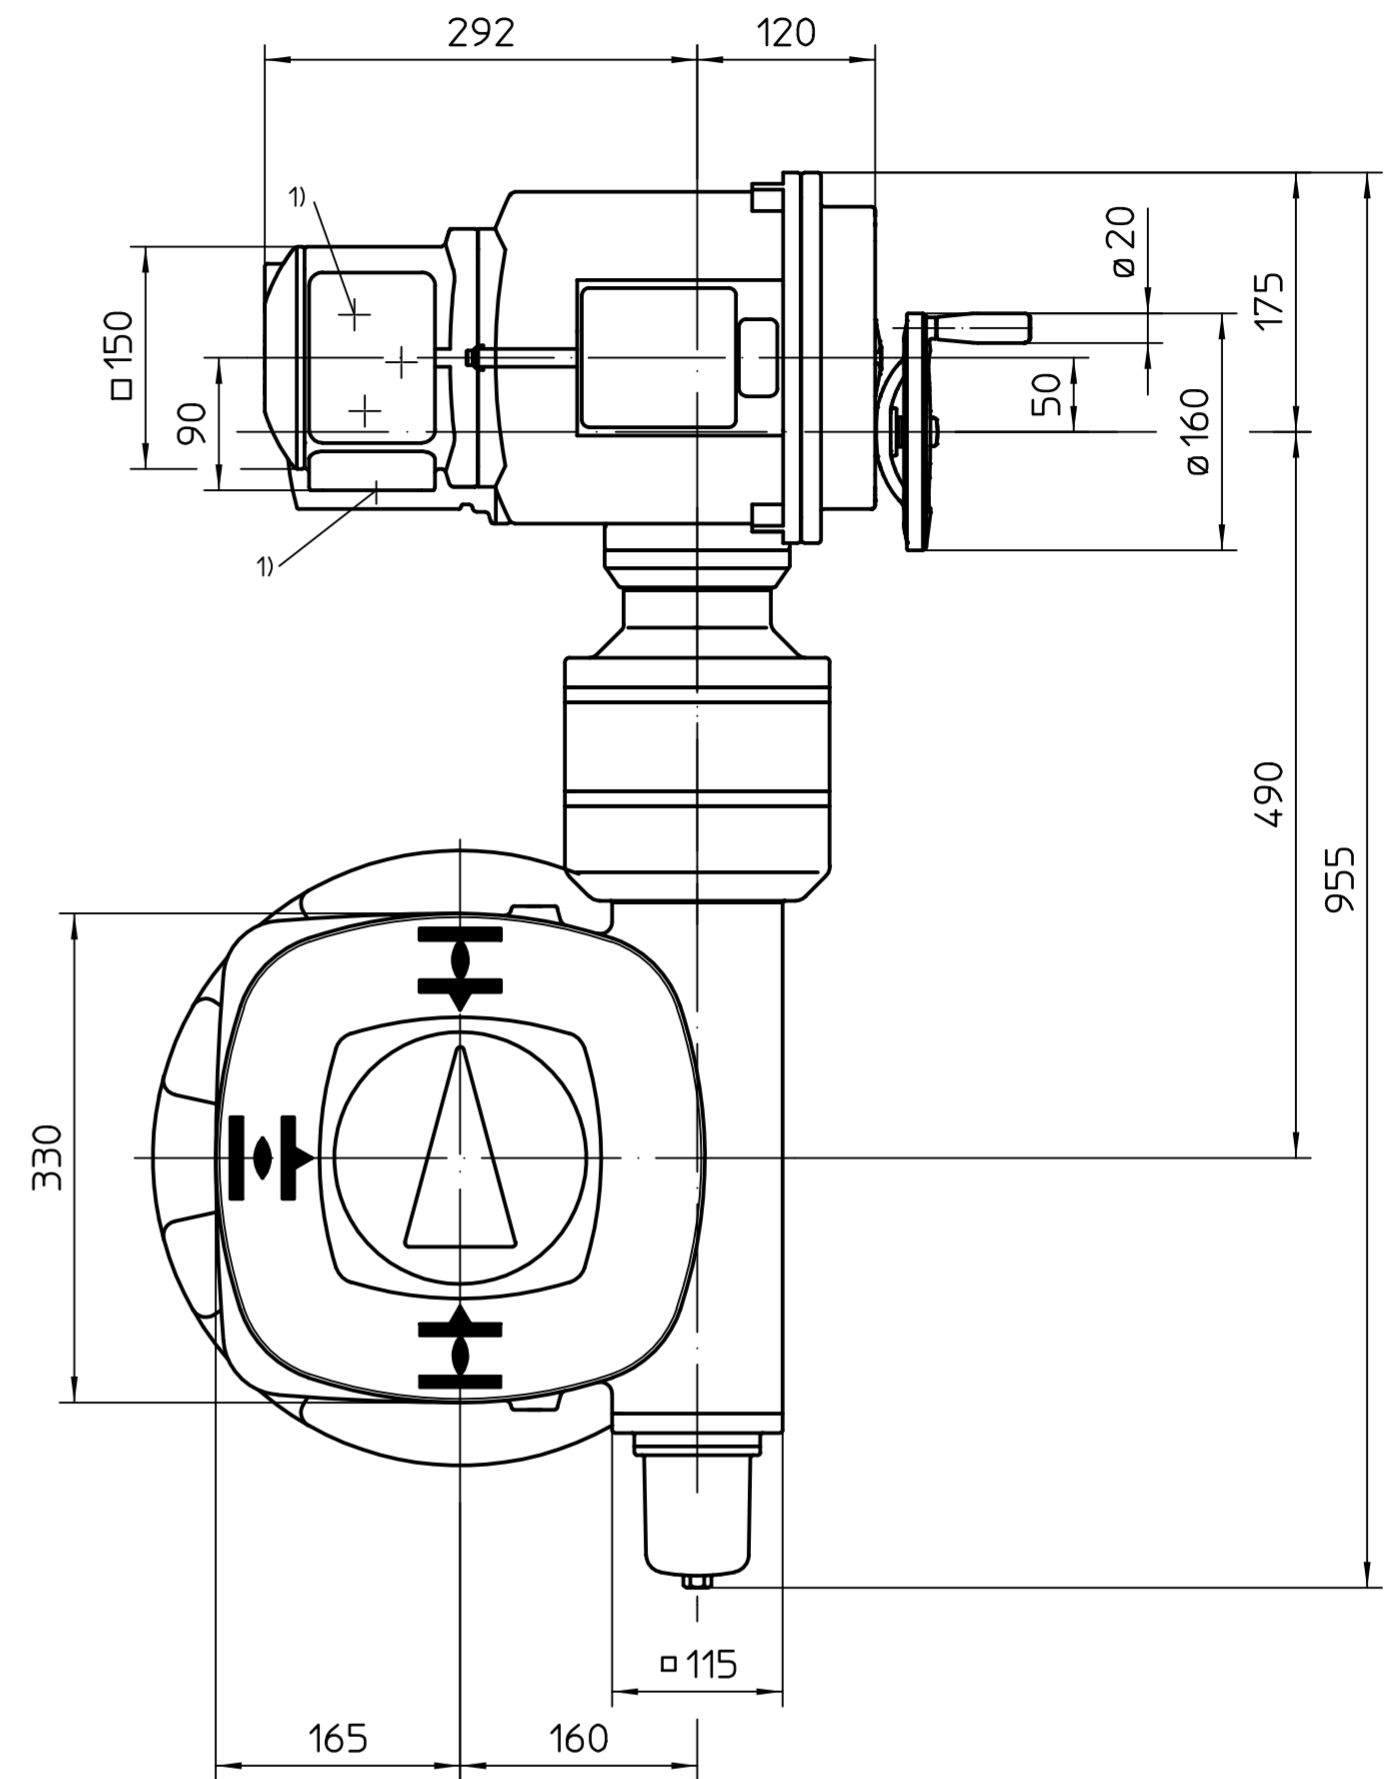

This drawing is subject to the provisions on copyright protection.

Plane flange option

View A

Option
Electrical connection
in "Ex d" version

Standard
Electrical connection
in "Ex e" version

1) Thread for cable entries acc. to order acknowledgement or technical data sheet

* Mounting position A

				Scale	1:5		 AUMA Riester GmbH & Co. KG	
				Edited 2024-11-25 Goltsev Checked 2024-11-27 Mayer Ret. 2024-11-27 Goltsev		TR-M30X/TR-M60X -GS160.3-F35-RR-RL		
				AUMA Riester GmbH & Co. KG P.O. Box 1362 79373 Muellheim/Germany Tel. +49 7631 809-0 Fax +49 7631 13218		U2.8145		
				880:1		Page 1 Qty 1		

All dimensions in mm

For all other dimensions of actuators/gearboxes, refer to the latest dimension sheet issue