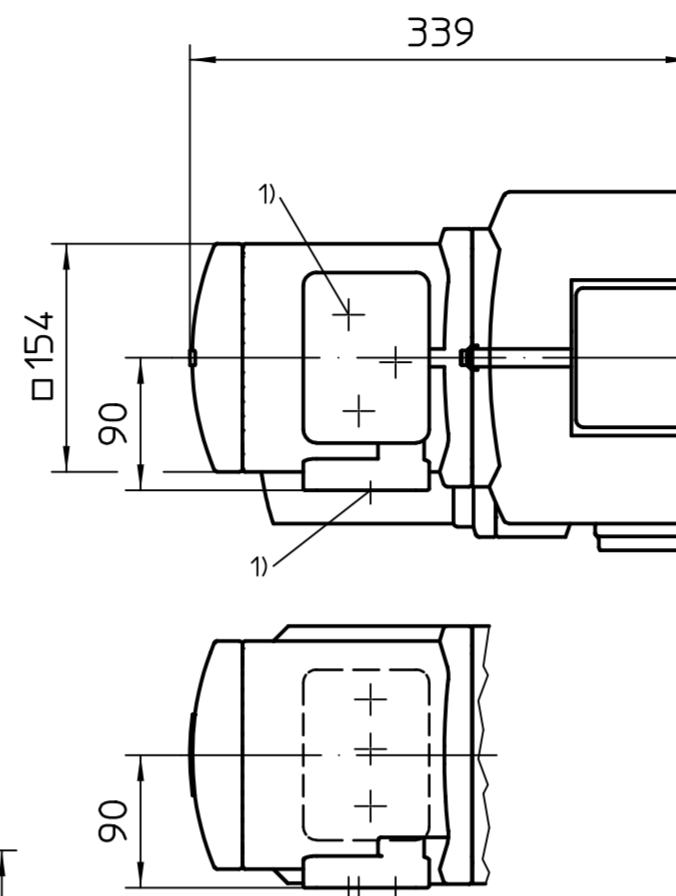

This drawing is subject to the provisions on copyright protection.

Plane flange option

View A

Option
Electrical connection
in "Ex d" version

Standard
Electrical connection
in "Ex e" version

1) Thread for cable entries acc. to order acknowledgement or technical data sheet

* Mounting position A

				Scale	1:5		 AUMA Riester GmbH & Co. KG	
				Edited 2024-11-25 Goltsev Checked 2024-11-27 Mayer Ret. 2024-11-27 Goltsev		TR-M30X/TR-M60X -GS160.3-F35-RR-RL		
				AUMA Riester GmbH & Co. KG P.O. Box 1362 79373 Muellheim/Germany Tel. +49 7631 809-0 Fax +49 7631 13218		U2.8145		
				880:1		Page 1 Qty 1		

All dimensions in mm

For all other dimensions of actuators/gearboxes, refer to the latest dimension sheet issue