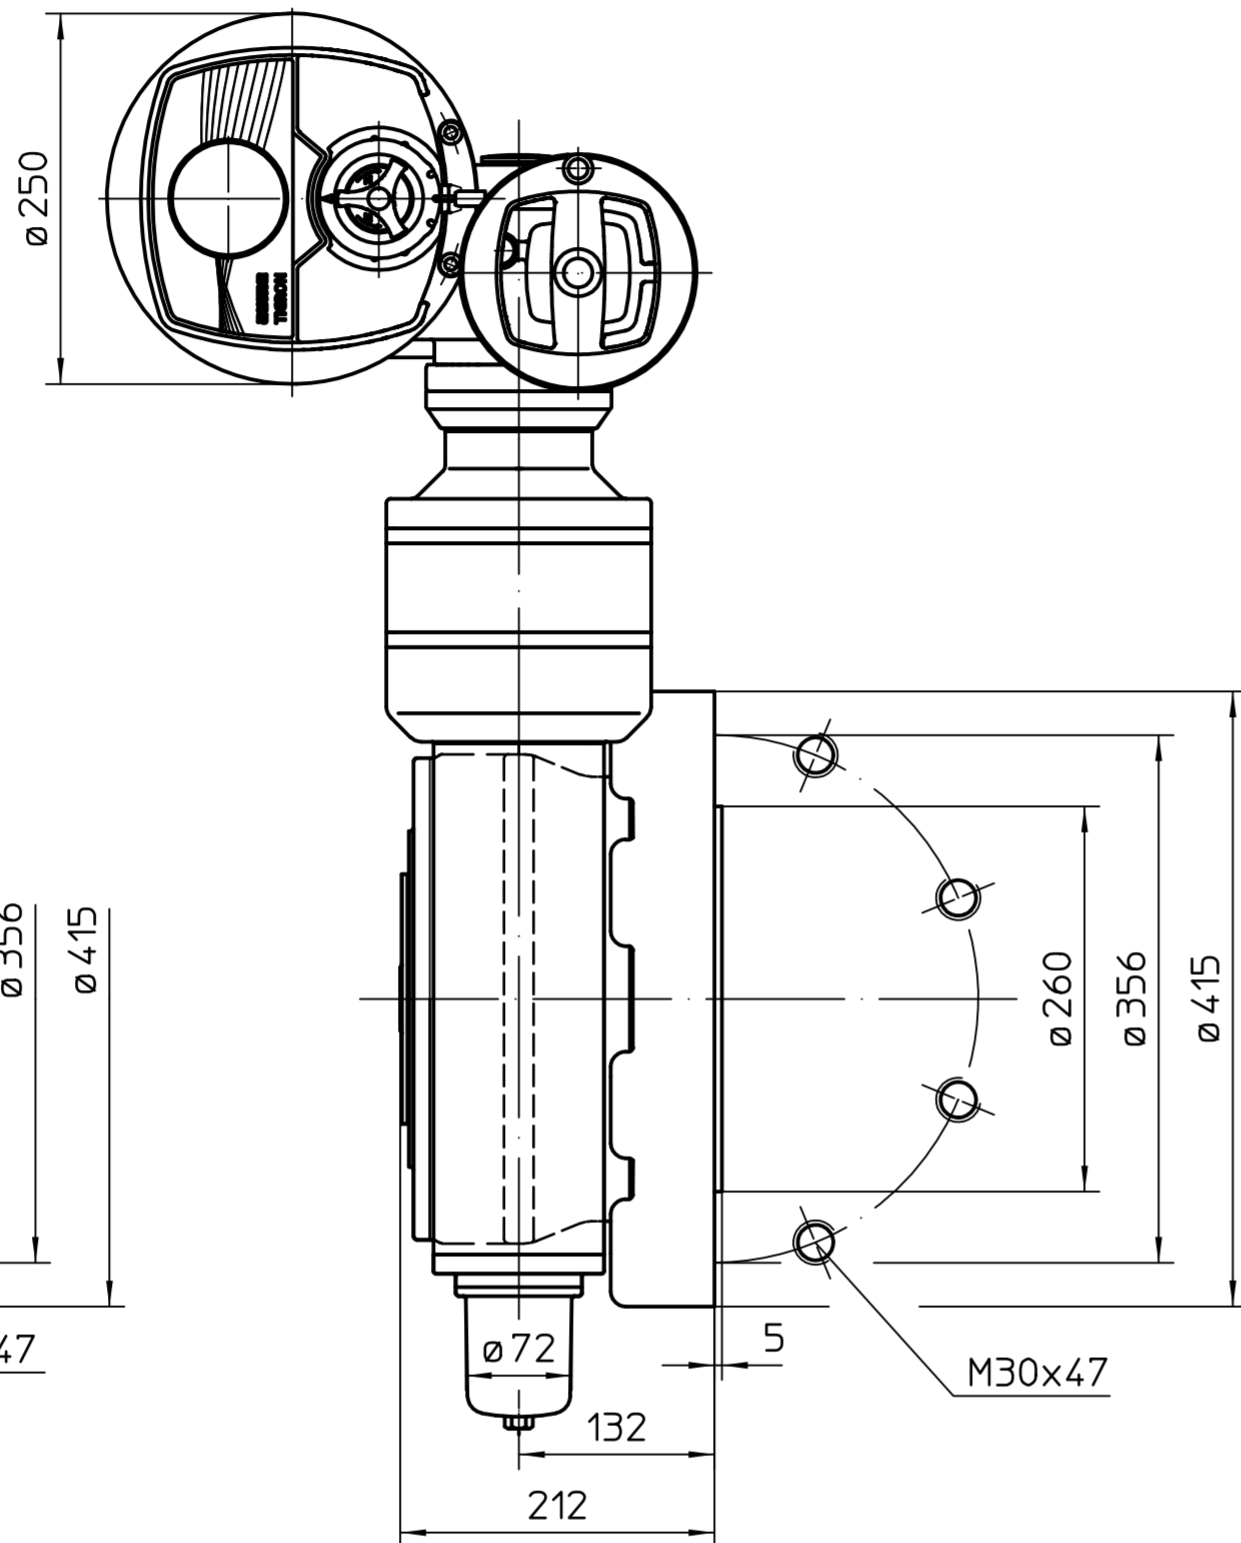

This drawing is subject to the provisions on copyright protection.

Plane flange option

View A

Option
Electrical connection
in "Ex d" version

Standard
Electrical connection
in "Ex e" version

1) Thread for cable entries acc. to order acknowledgement or technical data sheet

* Mounting position A

				Scale	1:5		 AUMA Riester GmbH & Co. KG	
				Edited 2024-11-25 Goltsev Checked 2024-11-27 Mayer Ret. 2024-11-27 Goltsev		TR-M30X/TR-M60X -GS160.3-F35-RR-RL		
				AUMA Riester GmbH & Co. KG P.O. Box 1362 79373 Muellheim/Germany Tel. +49 7631 809-0 Fax +49 7631 13218		U2.8145		
				880:1		Page 1 Qty 1		

All dimensions in mm

For all other dimensions of actuators/gearboxes, refer to the latest dimension sheet issue