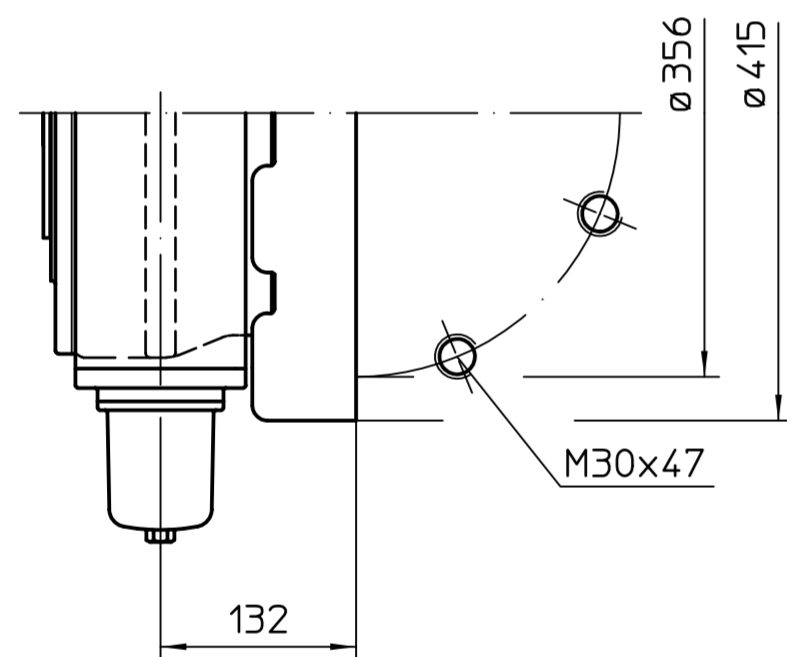

This drawing is subject to the provisions on copyright protection.

Plane flange option

View A

Option
Electrical connection
in "Ex d" version

Standard
Electrical connection
in "Ex e" version

1) Thread for cable entries acc. to order acknowledgement or technical data sheet

* Mounting position A

				Scale	1:5		 AUMA Riester GmbH & Co. KG	
				Edited 2024-11-25 Goltsev Checked 2024-11-27 Mayer Ret. 2024-11-27 Goltsev		TR-M30X/TR-M60X -GS160.3-F35-RR-RL		
				AUMA Riester GmbH & Co. KG P.O. Box 1362 79373 Muellheim/Germany Tel. +49 7631 809-0 Fax +49 7631 13218		U2.8145		
				880:1		Page 1 Qty 1		

All dimensions in mm

For all other dimensions of actuators/gearboxes, refer to the latest dimension sheet issue