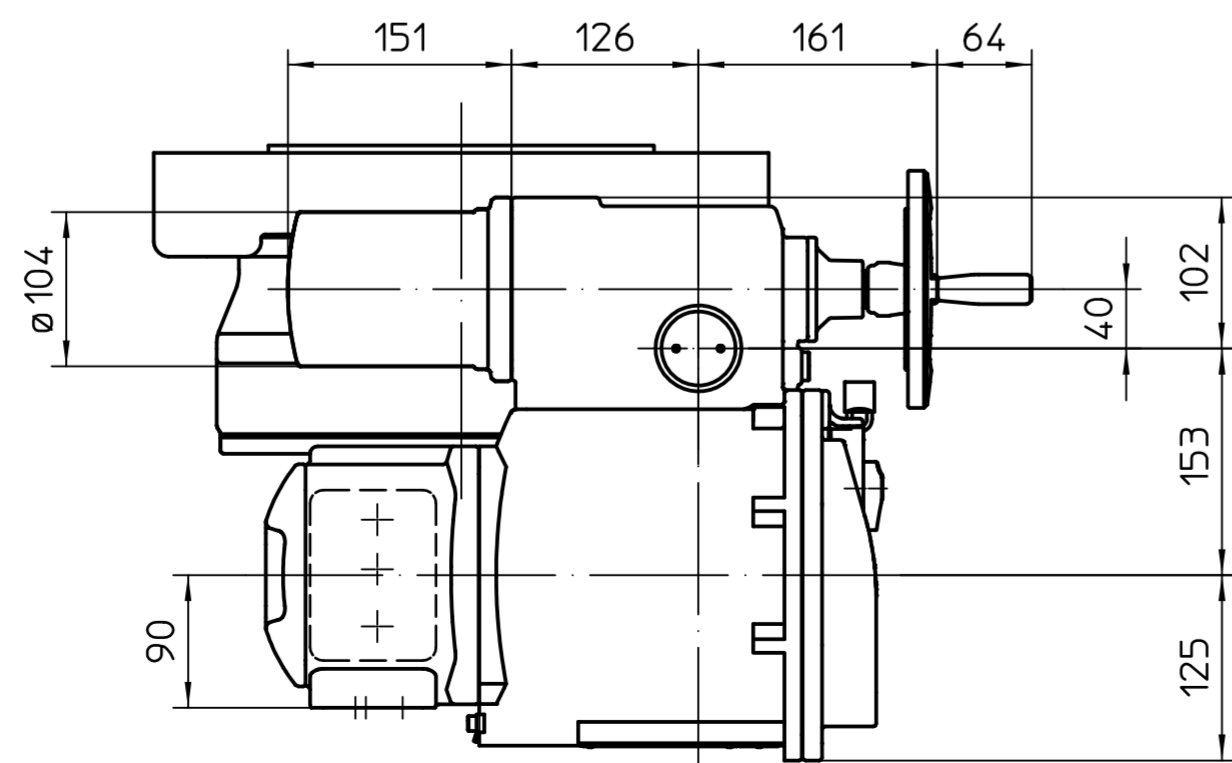

This drawing is subject to the provisions on copyright protection.

Plane flange option

View A

Option
Electrical connection
in "Ex d" version

Standard
Electrical connection
in "Ex e" version

1) Thread for cable entries acc. to order acknowledgement or technical data sheet

All dimensions in mm

For all other dimensions of actuators/gearboxes, refer to the latest dimension sheet issue