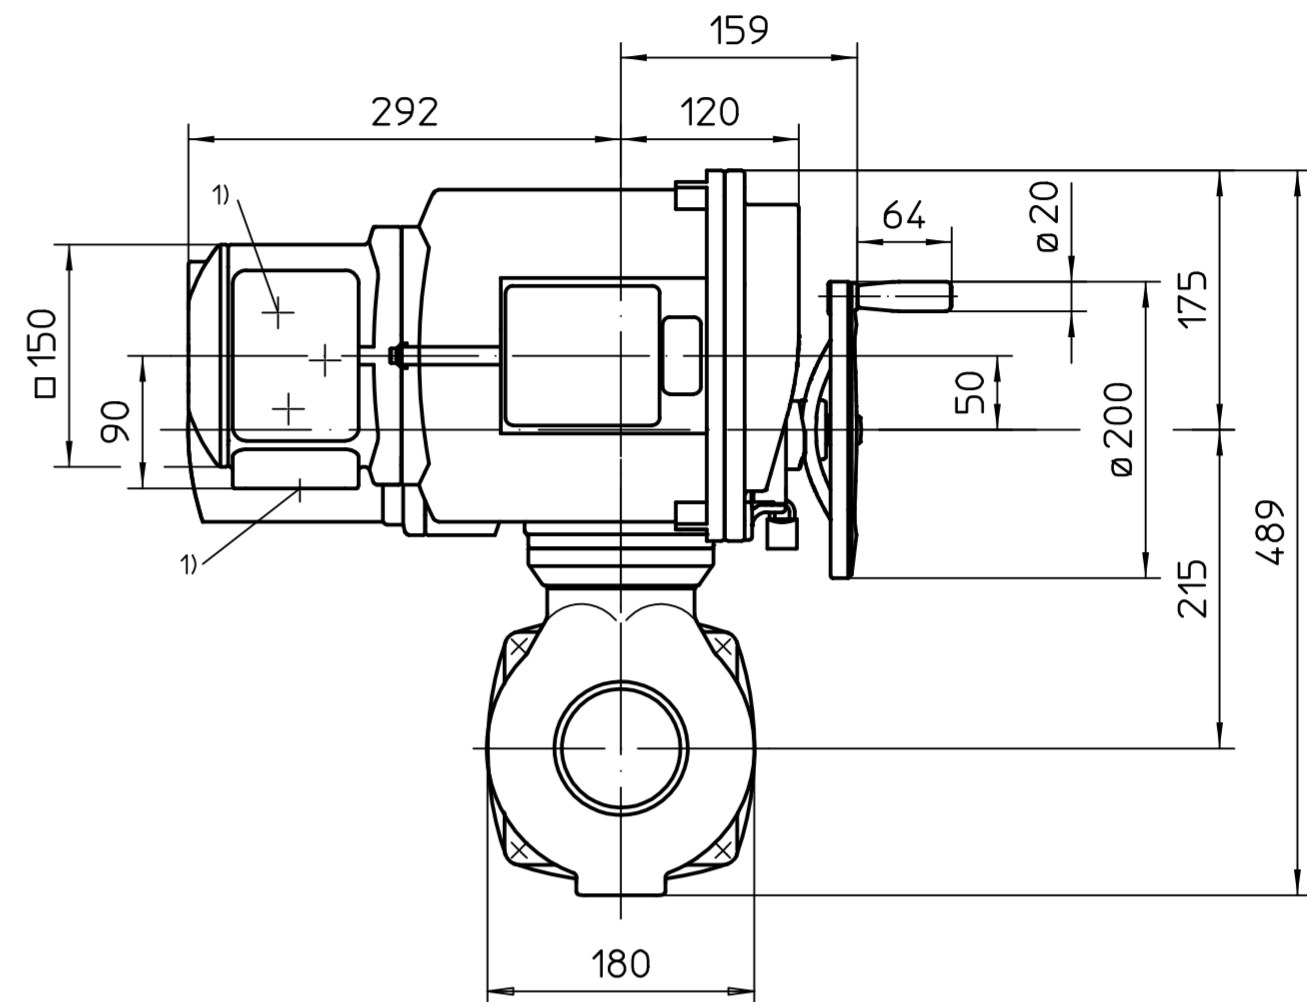

This drawing is subject to the provisions on copyright protection.

Option
Electrical connection
in "Ex d" version

Standard
Electrical connection
in "Ex e" version

1) Thread for cable entries acc. to order acknowledgement or technical data sheet

All dimensions in mm

For all other dimensions of actuators/gearboxes, refer to the latest dimension sheet issue

		Scale 1:5		 AUMA Riester GmbH & Co. KG	
		Date	Name	TR-M120X-GK14.2	
		Edited	2025-10-09 Goltsev		
		Checked	2025-10-10 DivyaPrakashKS		
		Ret.	2025-10-13 Goltsev	U2.8352	
		AUMA Riester GmbH & Co. KG P.O. Box 1362 79373 Muellheim/Germany Tel. +49 7631 809-0 Fax +49 7631 13218			
State	Revision	Date	Name	* - GK14.6	