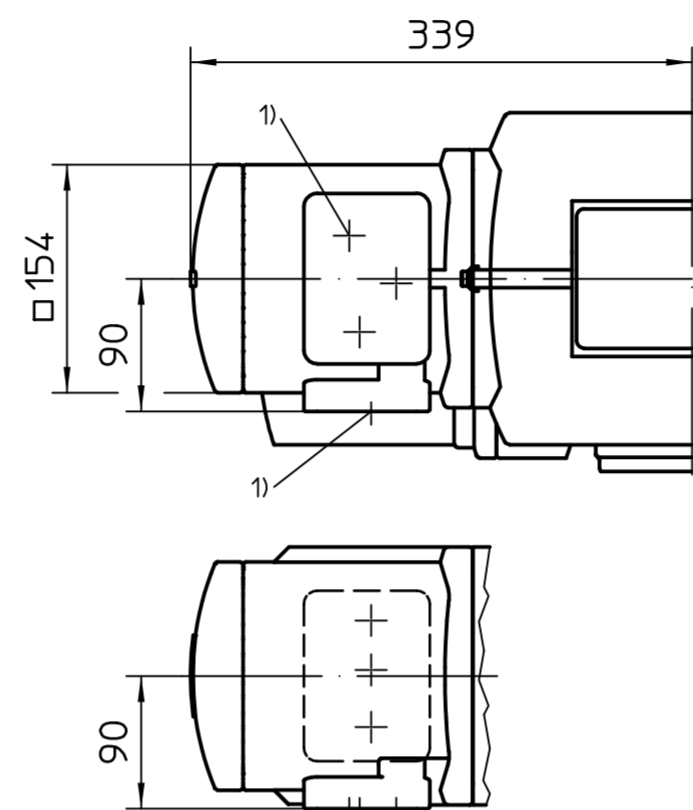

This drawing is subject to the provisions on copyright protection.

Option
Electrical connection
in "Ex d" version

Standard
Electrical connection
in "Ex e" version

1) Thread for cable entries acc. to order acknowledgement or technical data sheet

All dimensions in mm

For all other dimensions of actuators/gearboxes, refer to the latest dimension sheet issue

		Scale 1:5		 AUMA Riester GmbH & Co. KG	
		Date	Name	TR-M120X-GK14.2	
		Edited	2025-10-09 Goltsev		
		Checked	2025-10-10 DivyaPrakashKS		
		Ret.	2025-10-13 Goltsev	U2.8352	
		AUMA Riester GmbH & Co. KG P.O. Box 1362 79373 Muellheim/Germany Tel. +49 7631 809-0 Fax +49 7631 13218			
State	Revision	Date	Name	* - GK14.6	