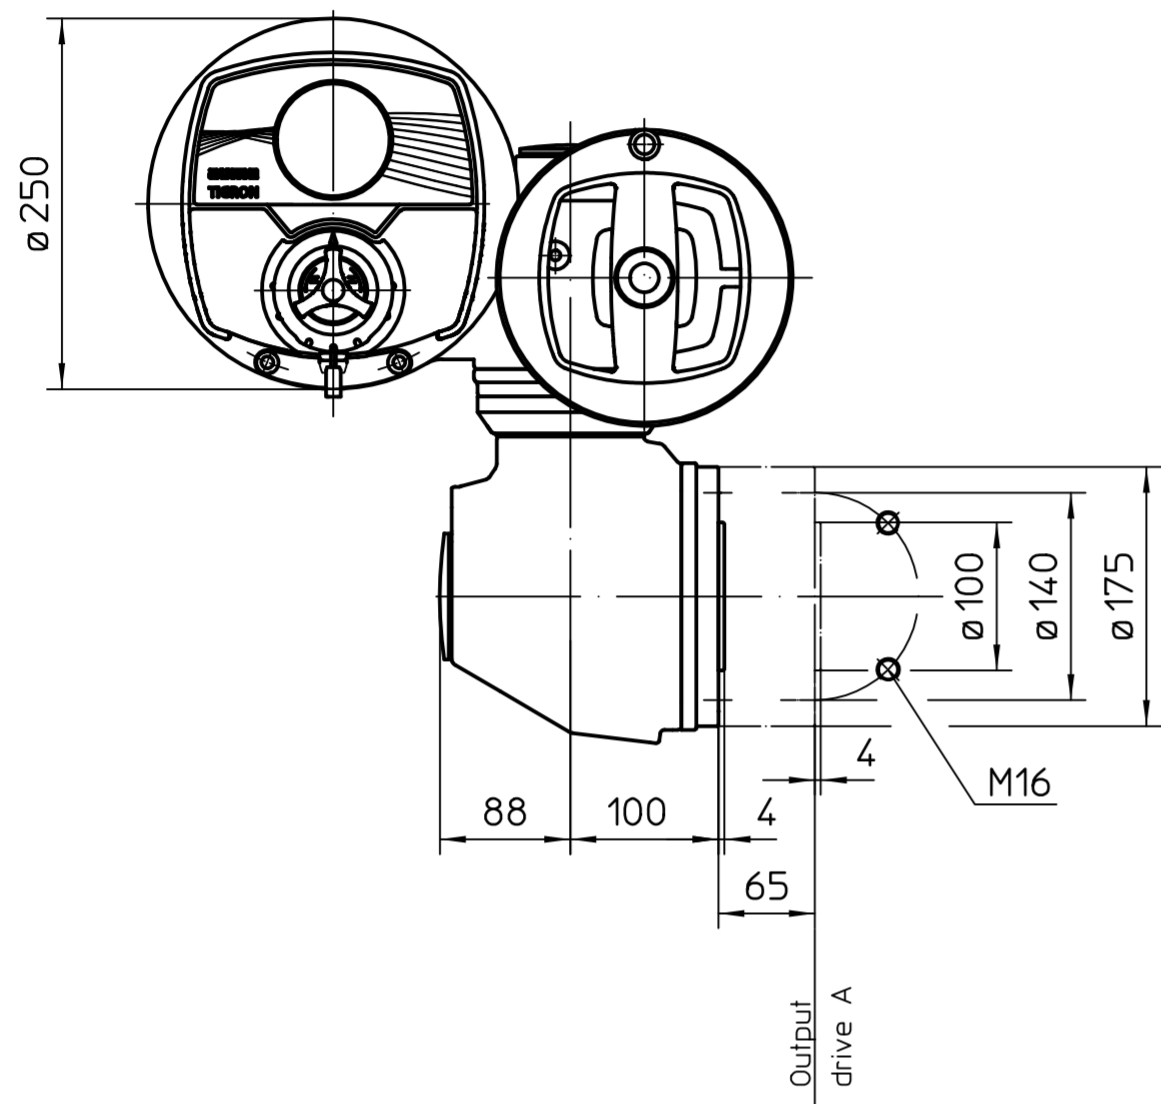

This drawing is subject to the provisions on copyright protection.

Option
Electrical connection
in "Ex d" version

Standard
Electrical connection
in "Ex e" version

1) Thread for cable entries acc. to order acknowledgement or technical data sheet

All dimensions in mm

For all other dimensions of actuators/gearboxes, refer to the latest dimension sheet issue

		Scale 1:5		 AUMA Riester GmbH & Co. KG	
		Date	Name	TR-M120X-GK14.2	
		Edited	2025-10-09 Goltsev		
		Checked	2025-10-10 DivyaPrakashKS		
		Ret.	2025-10-13 Goltsev	U2.8352	
		AUMA Riester GmbH & Co. KG P.O. Box 1362 79373 Muellheim/Germany Tel. +49 7631 809-0 Fax +49 7631 13218			
State	Revision	Date	Name	* - GK14.6	