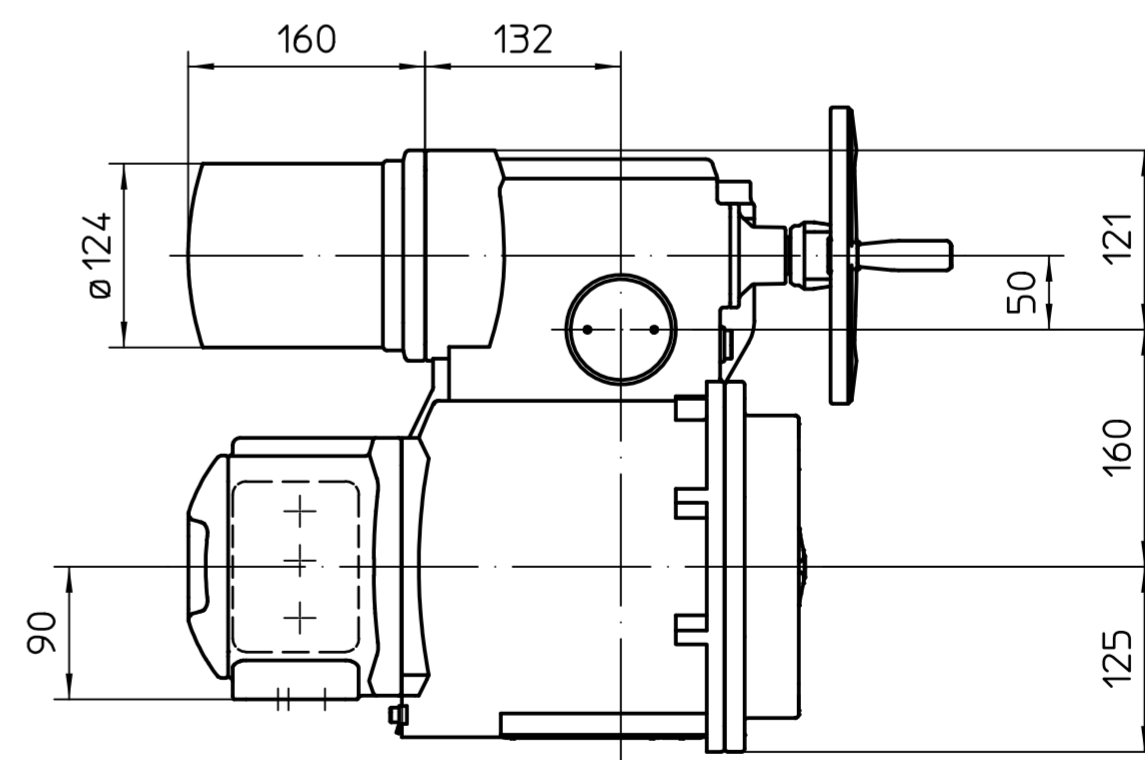

This drawing is subject to the provisions on copyright protection.

Option
Electrical connection
in "Ex d" version

Standard
Electrical connection
in "Ex e" version

1) Thread for cable entries acc. to order acknowledgement or technical data sheet

All dimensions in mm

For all other dimensions of actuators/gearboxes, refer to the latest dimension sheet issue

		Scale 1:5		 AUMA Riester GmbH & Co. KG	
		Date	Name	TR-M120X-GK14.2	
		Edited	2025-10-09 Goltsev		
		Checked	2025-10-10 DivyaPrakashKS		
		Ret.	2025-10-13 Goltsev	U2.8352	
		AUMA Riester GmbH & Co. KG P.O. Box 1362 79373 Muellheim/Germany Tel. +49 7631 809-0 Fax +49 7631 13218			
State	Revision	Date	Name	* - GK14.6	