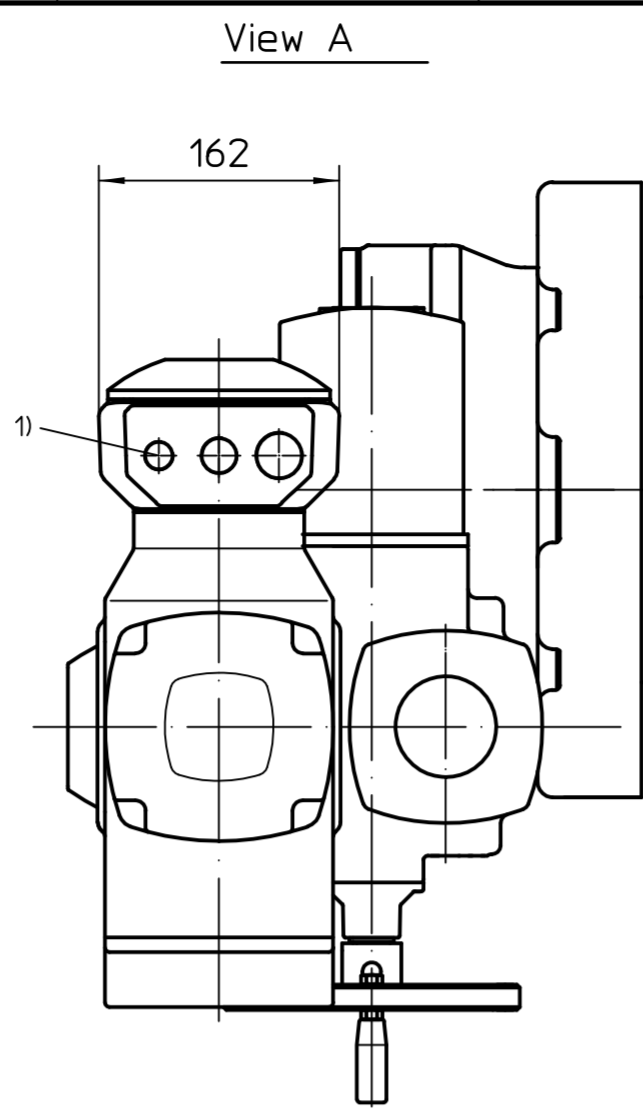

This drawing is subject to the provisions on copyright protection.

1) Thread for cable entries acc. to order acknowledgement or technical data sheet

All dimensions in mm
For all other dimensions of actuators/gearboxes, refer to the latest dimension sheet issue

Mounting position A

Scale		1:5		 AUMA Riester GmbH & Co. KG	
Name		SA(R)Ex10.2-AM -GS160.3-F35-RR-RL			
Edited	2025-10-23	DvyaPrakashKS		U2.8355	
Checked	2025-10-23	Goltsev			
Ret.	2025-10-23	DvyaPrakashKS			
AUMA Riester GmbH & Co. KG P.O. Box 1362 79373 Muelheim/Germany Tel. +49 7631 809-0 Fax +49 7631 13218				Page	1
				Qty	1
218:1 / 442:1 - KT / KM					