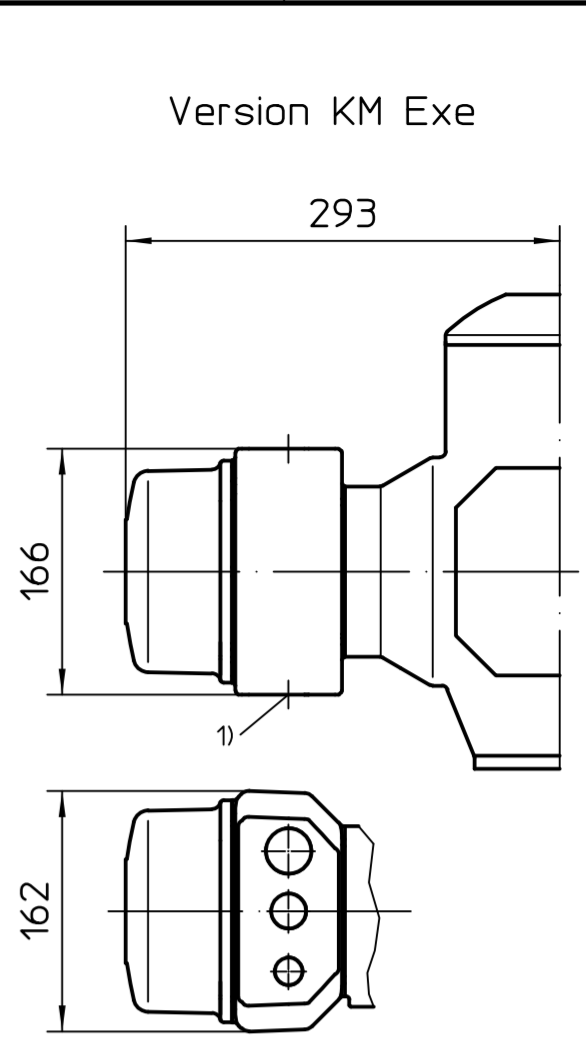

This drawing is subject to the provisions on copyright protection.

1) Thread for cable entries acc. to order acknowledgement or technical data sheet

All dimensions in mm
For all other dimensions of actuators/gearboxes, refer to the latest dimension sheet issue

Mounting position A

Scale		1:5		 AUMA Riester GmbH & Co. KG	
Name		SA(R)Ex10.2-AM -GS160.3-F35-RR-RL			
Edited	2025-10-23	DvyaPrakashKS		U2.8355	
Checked	2025-10-23	Goltsev			
Ret.	2025-10-23	DvyaPrakashKS			
AUMA Riester GmbH & Co. KG P.O. Box 1362 79373 Muelheim/Germany Tel. +49 7631 809-0 Fax +49 7631 13218				Page	1
				Qty	1
218:1 / 442:1 - KT / KM					