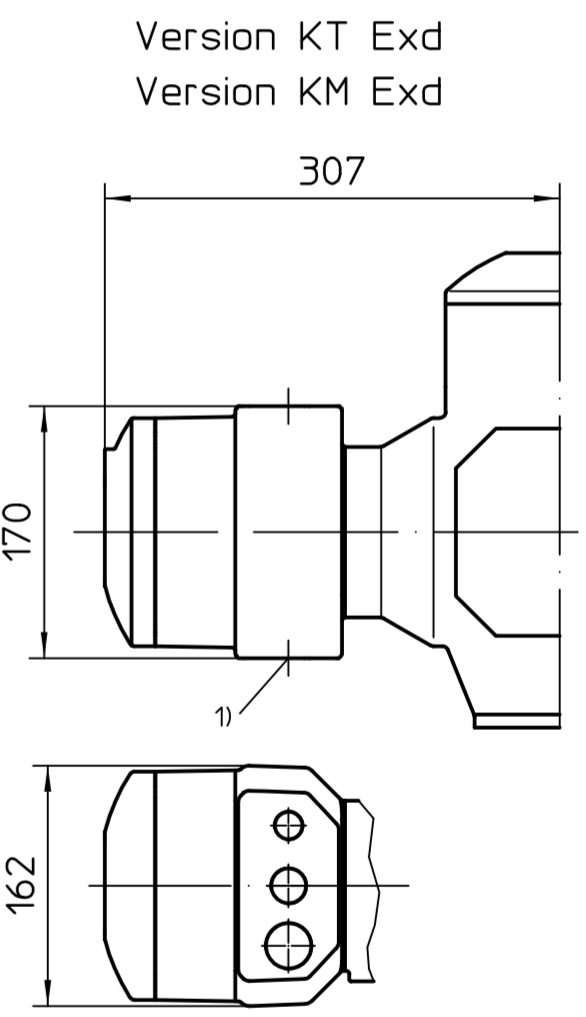

This drawing is subject to the provisions on copyright protection.

1) Thread for cable entries acc. to order acknowledgement or technical data sheet

All dimensions in mm
For all other dimensions of actuators/gearboxes, refer to the latest dimension sheet issue

Mounting position A

Scale		1:5		 AUMA Riester GmbH & Co. KG	
Name		SA(R)Ex10.2-AM -GS160.3-F35-RR-RL			
Edited	2025-10-23	DvyaPrakashKS		U2.8355	
Checked	2025-10-23	Goltsev			
Ret.	2025-10-23	DvyaPrakashKS			
AUMA Riester GmbH & Co. KG P.O. Box 1362 79373 Muelheim/Germany Tel. +49 7631 809-0 Fax +49 7631 13218				Page	1
				Qty	1
218:1 / 442:1 - KT / KM					