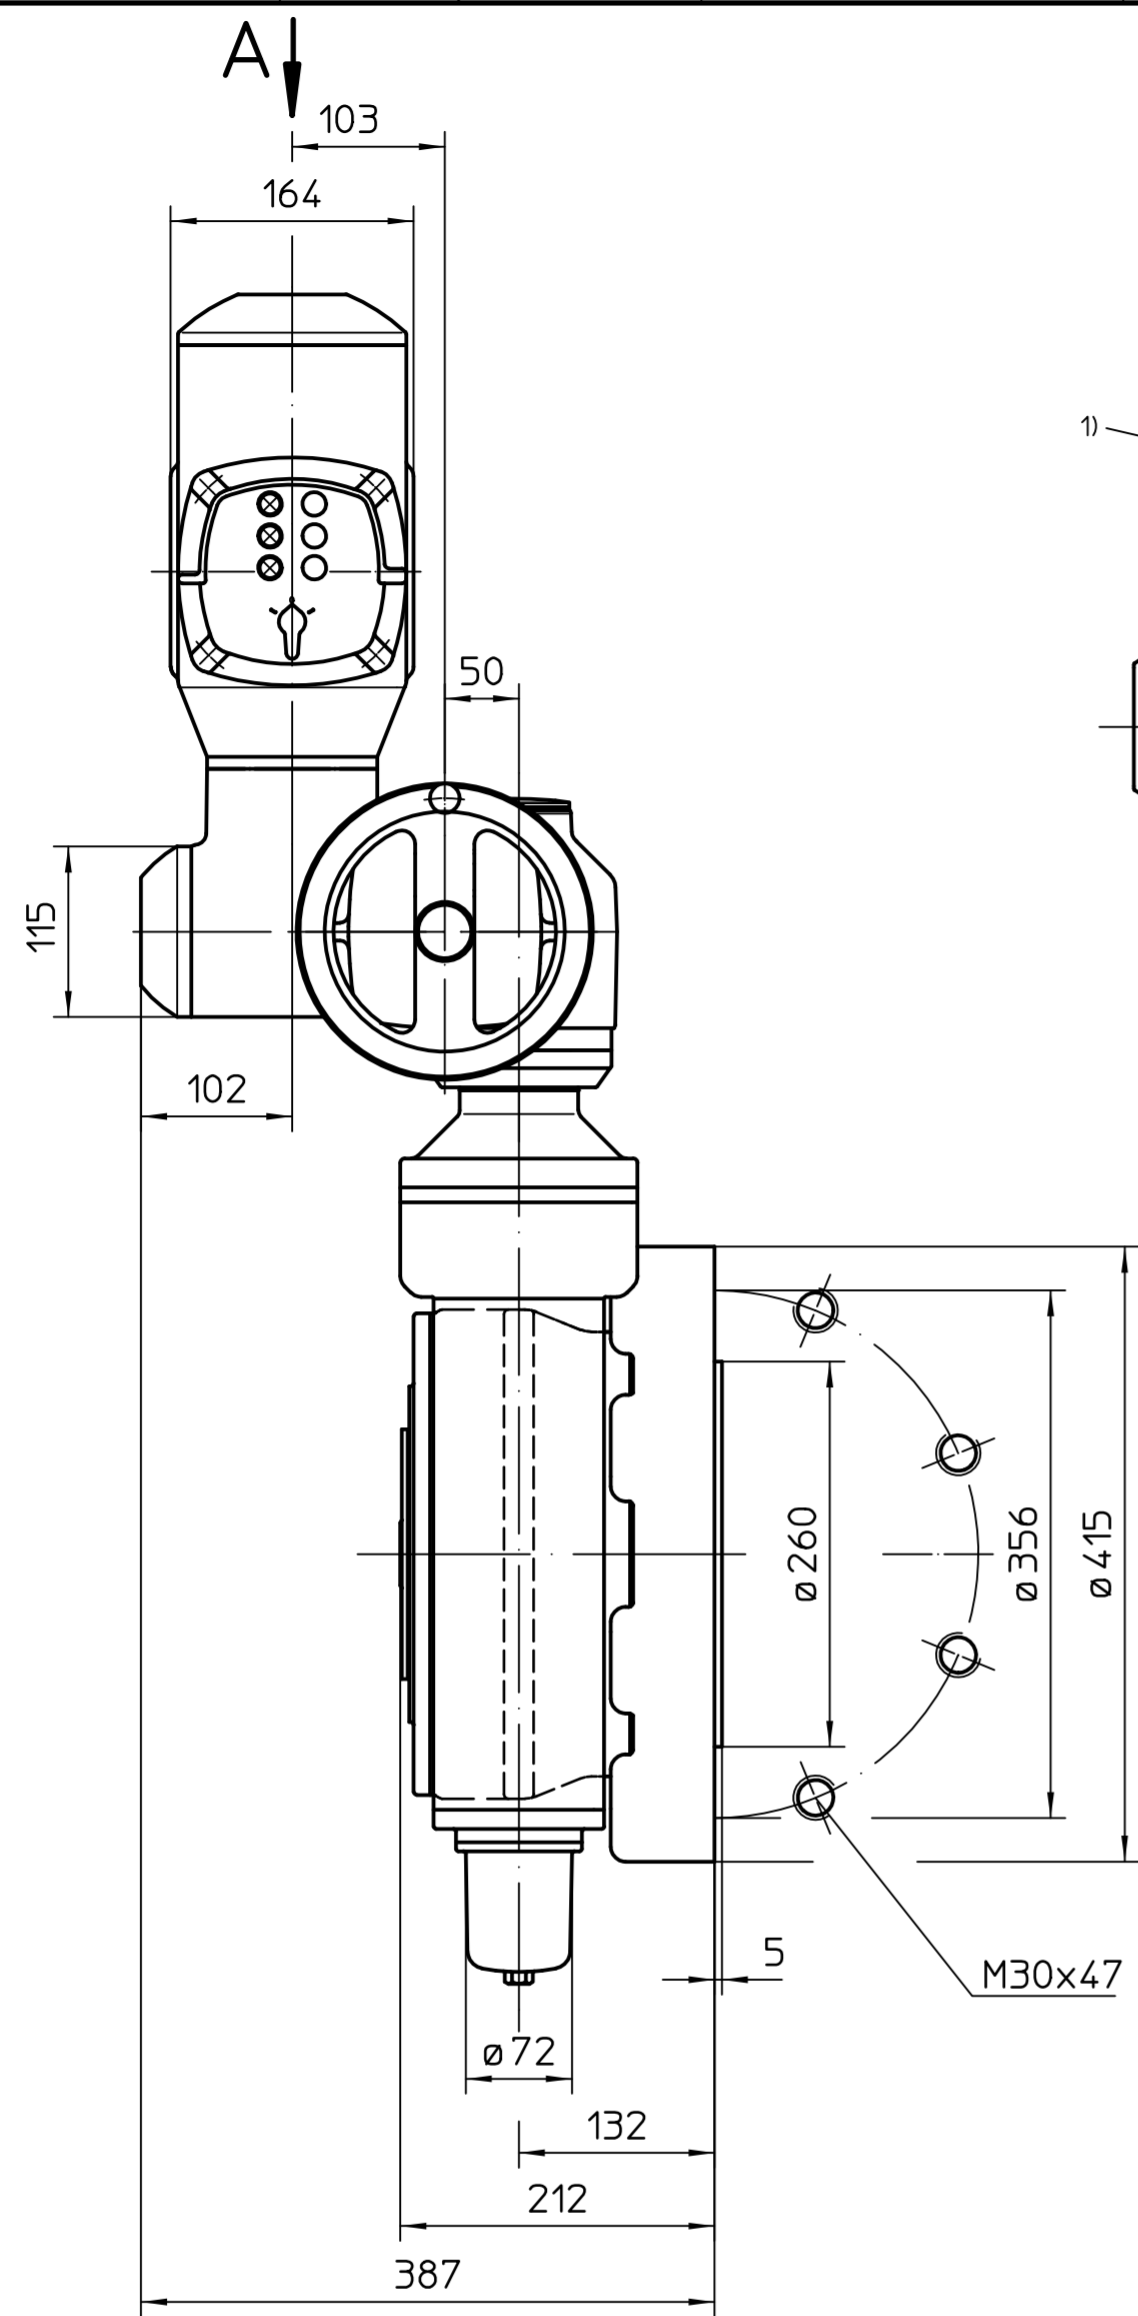

This drawing is subject to the provisions on copyright protection.

1) Thread for cable entries acc. to order acknowledgement or technical data sheet

All dimensions in mm
For all other dimensions of actuators/gearboxes, refer to the latest dimension sheet issue

Mounting position A

Scale		1:5		 AUMA Riester GmbH & Co. KG	
Name		SA(R)Ex10.2-AM -GS160.3-F35-RR-RL			
Edited	2025-10-23	DvyaPrakashKS		U2.8355	
Checked	2025-10-23	Goltsev			
Ret.	2025-10-23	DvyaPrakashKS			
AUMA Riester GmbH & Co. KG P.O. Box 1362 79373 Muelheim/Germany Tel. +49 7631 809-0 Fax +49 7631 13218				Page	1
				Qty	1
218:1 / 442:1 - KT / KM					