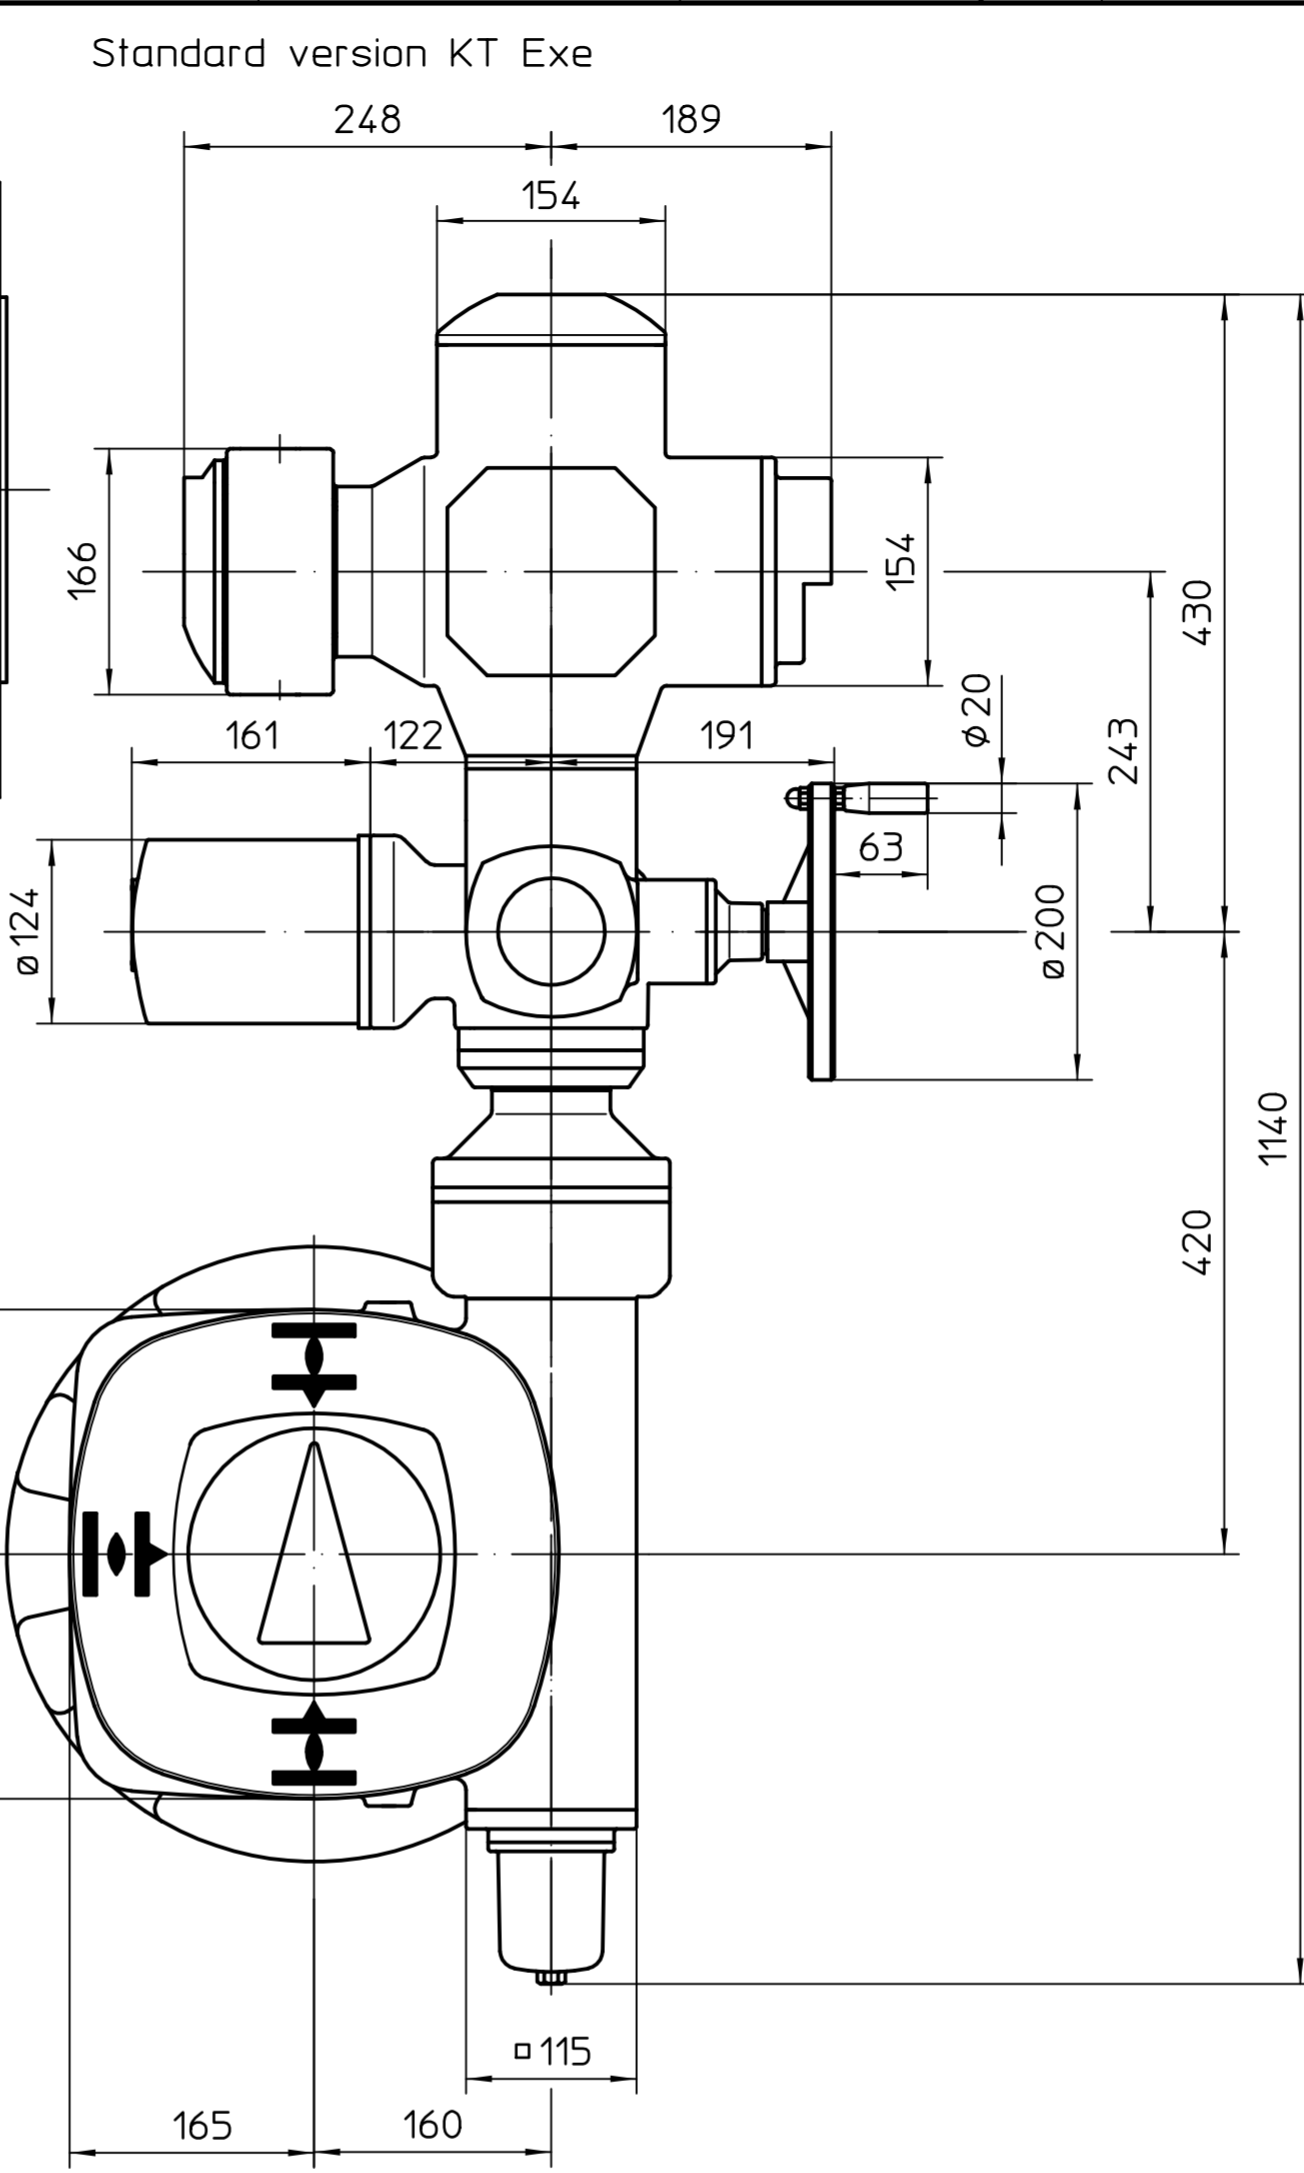

This drawing is subject to the provisions on copyright protection.

1) Thread for cable entries acc. to order acknowledgement or technical data sheet

All dimensions in mm
For all other dimensions of actuators/gearboxes, refer to the latest dimension sheet issue

Mounting position A

Scale		1:5		 AUMA Riester GmbH & Co. KG	
Name		SA(R)Ex10.2-AM -GS160.3-F35-RR-RL			
Edited	2025-10-23	DvyaPrakashKS		U2.8355	
Checked	2025-10-23	Goltsev			
Ret.	2025-10-23	DvyaPrakashKS			
AUMA Riester GmbH & Co. KG P.O. Box 1362 79373 Muelheim/Germany Tel. +49 7631 809-0 Fax +49 7631 13218				Page	1
				Qty	1
218:1 / 442:1 - KT / KM					