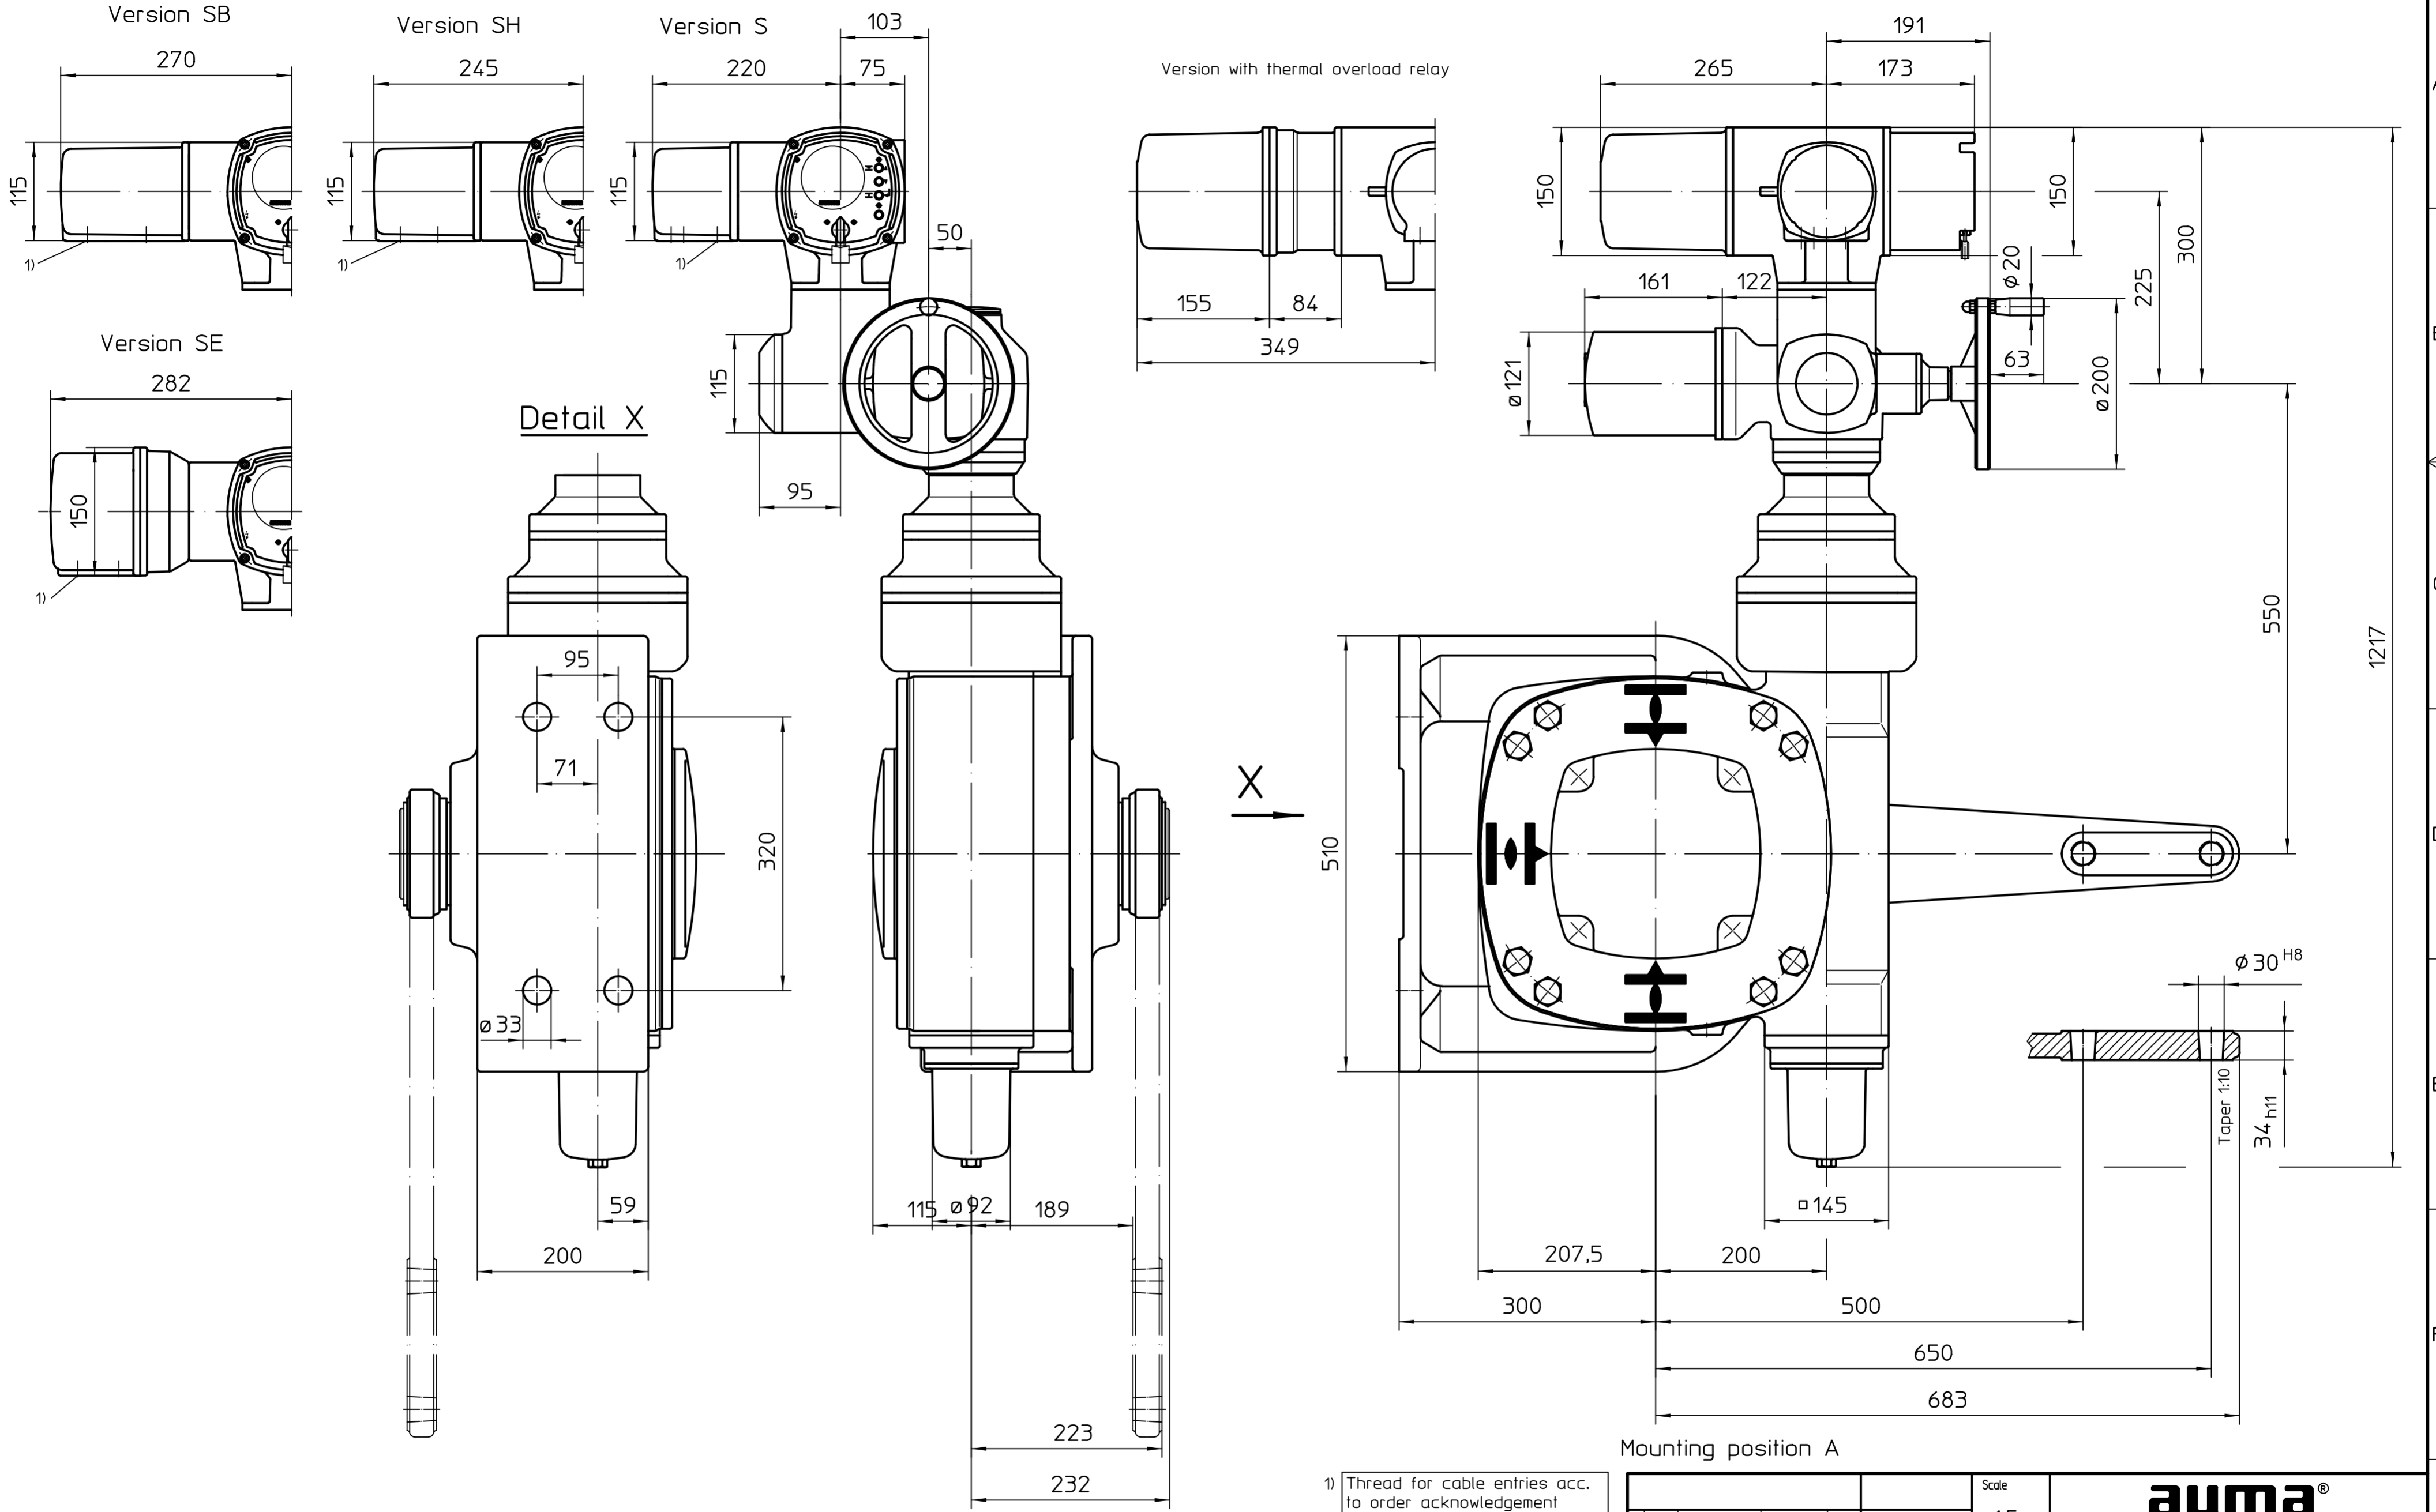

This drawing is subject to the provisions on copyright protection.

All dimensions in mm
 For all other dimensions of actuators/gearboxes, refer to the latest dimension sheet issue

1) Thread for cable entries acc. to order acknowledgement or technical data sheet