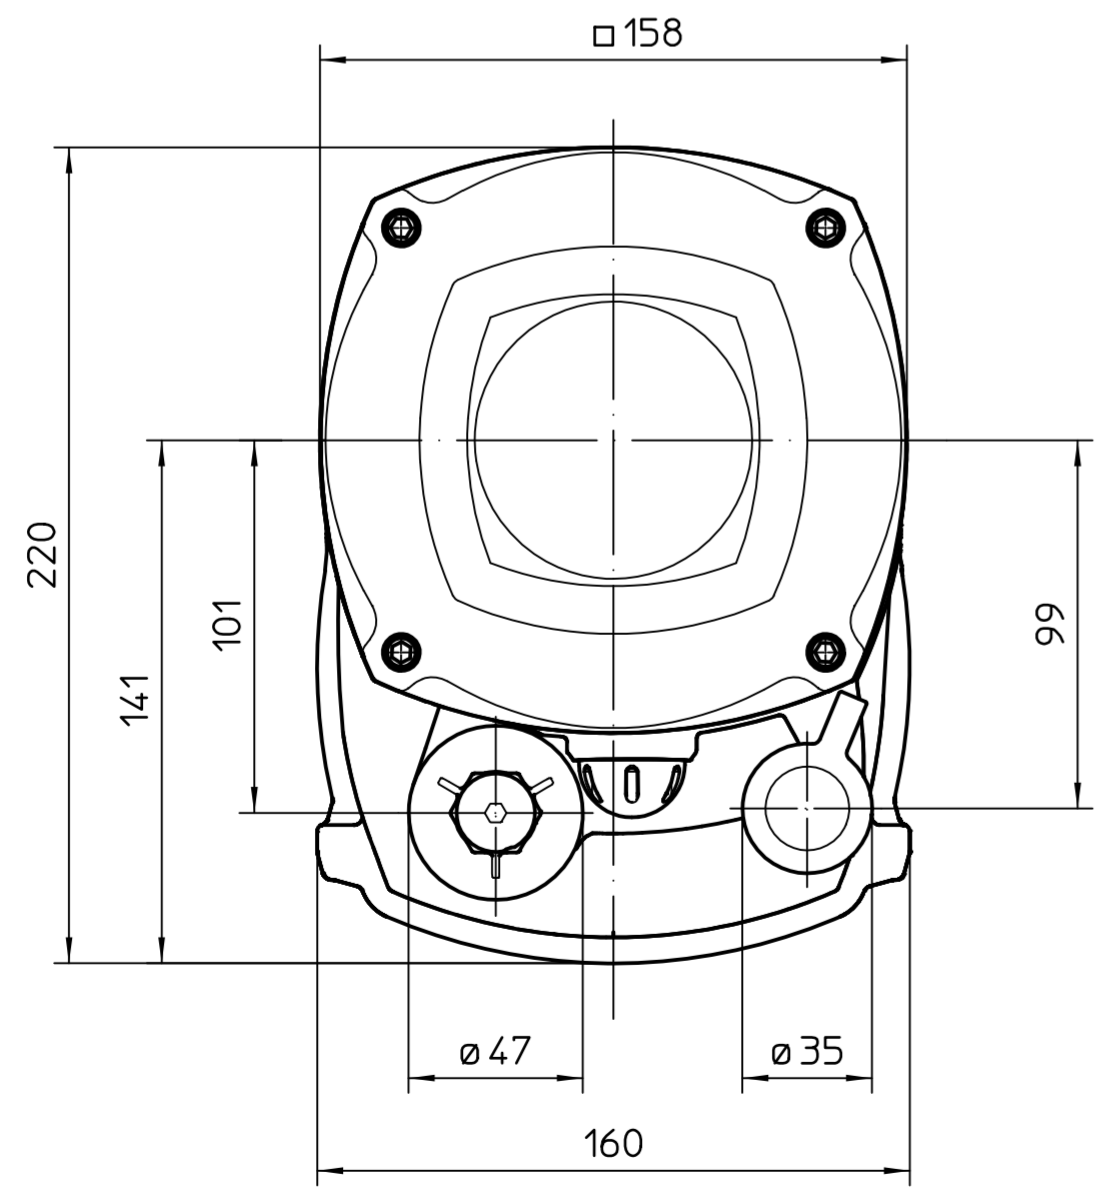

View A
M 2:1

¹⁾ Thread for cable entries acc. to order acknowledgement or technical data sheet

This drawing is subject to the provisions on copyright protection.

All dimensions in mm
For all other dimensions of actuators/gearboxes, refer to the latest dimension sheet issue