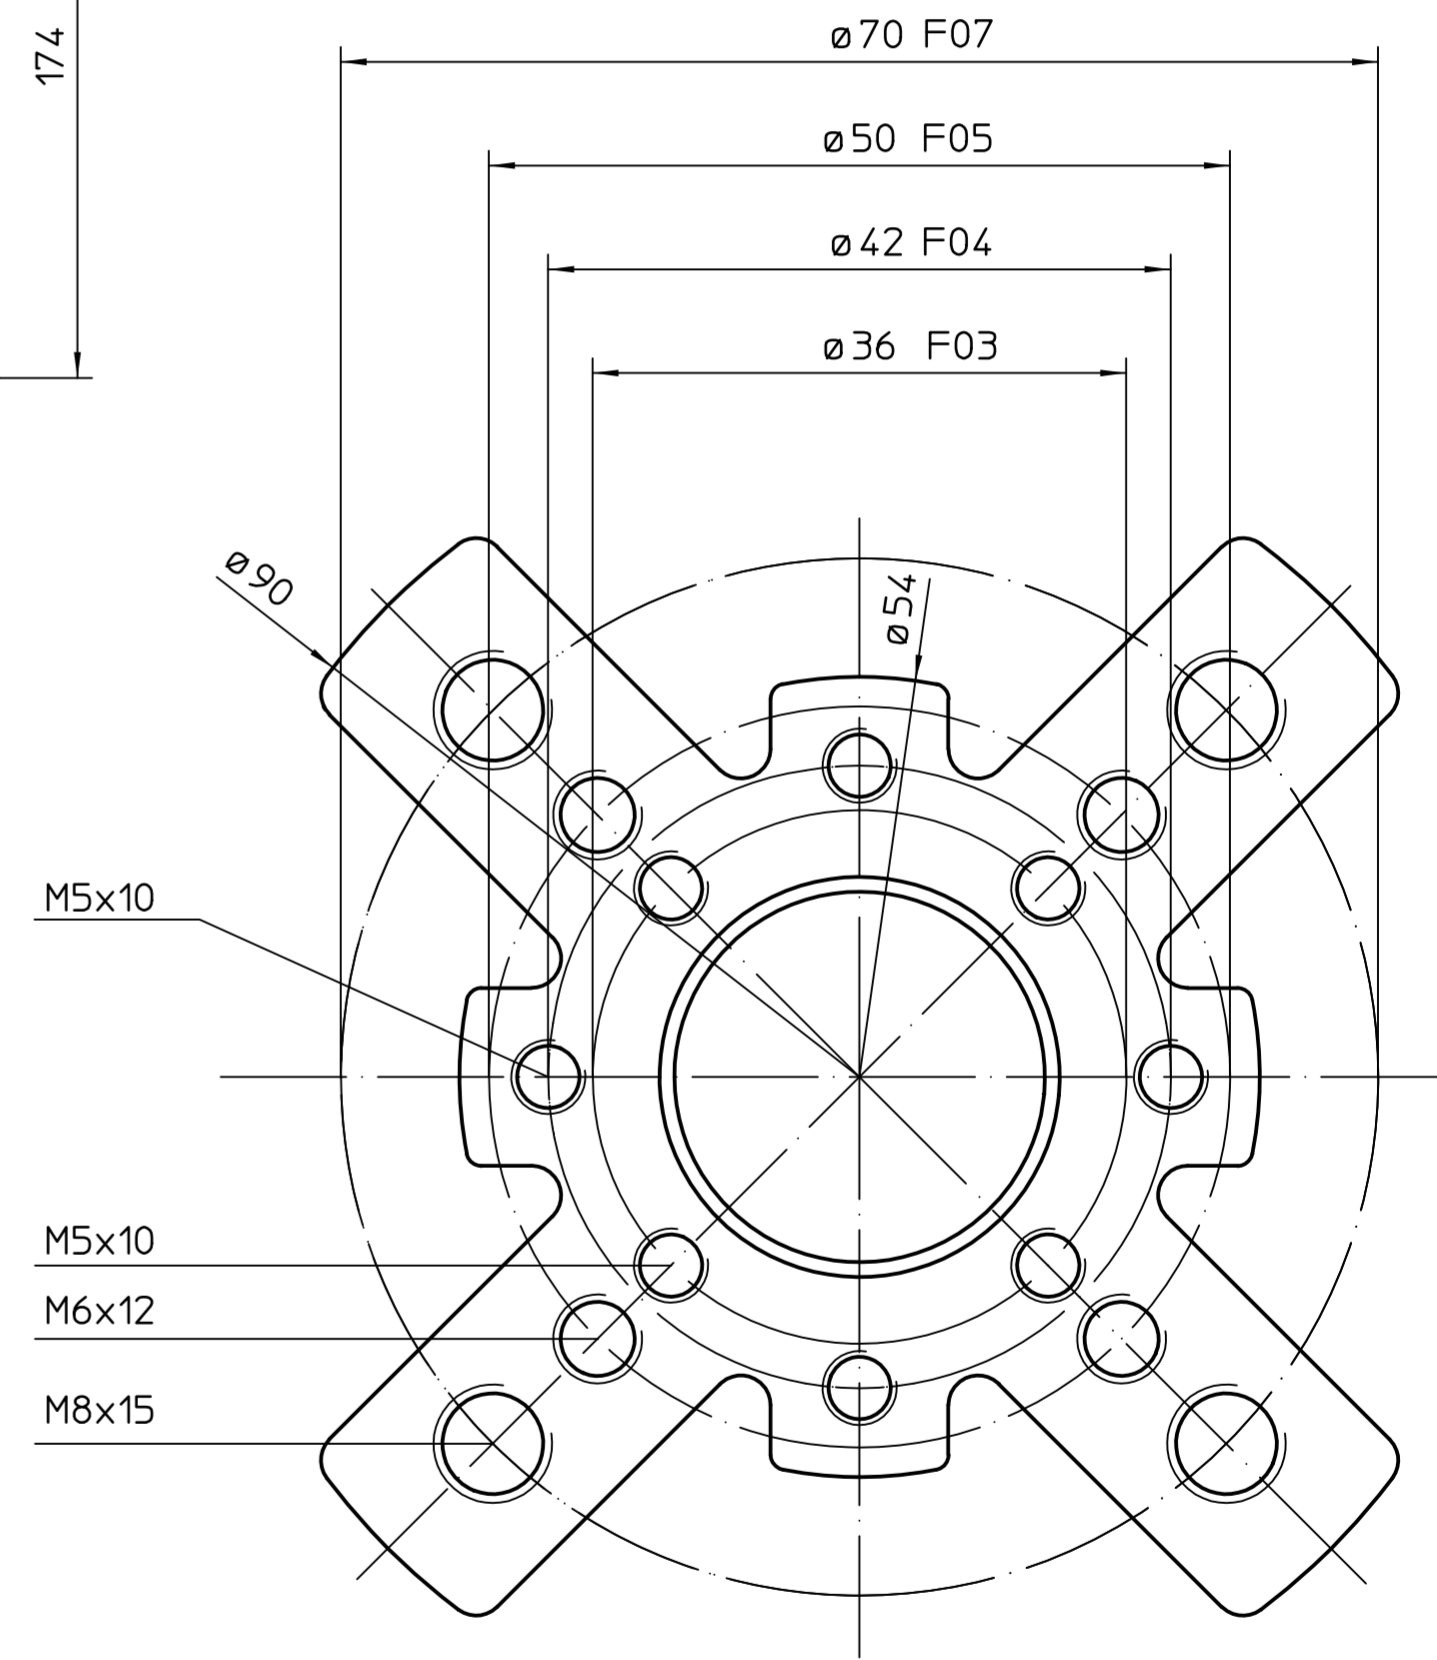

View A
M 2:1

¹⁾ Thread for cable entries acc. to order acknowledgement or technical data sheet

This drawing is subject to the provisions on copyright protection.

All dimensions in mm
For all other dimensions of actuators/gearboxes, refer to the latest dimension sheet issue