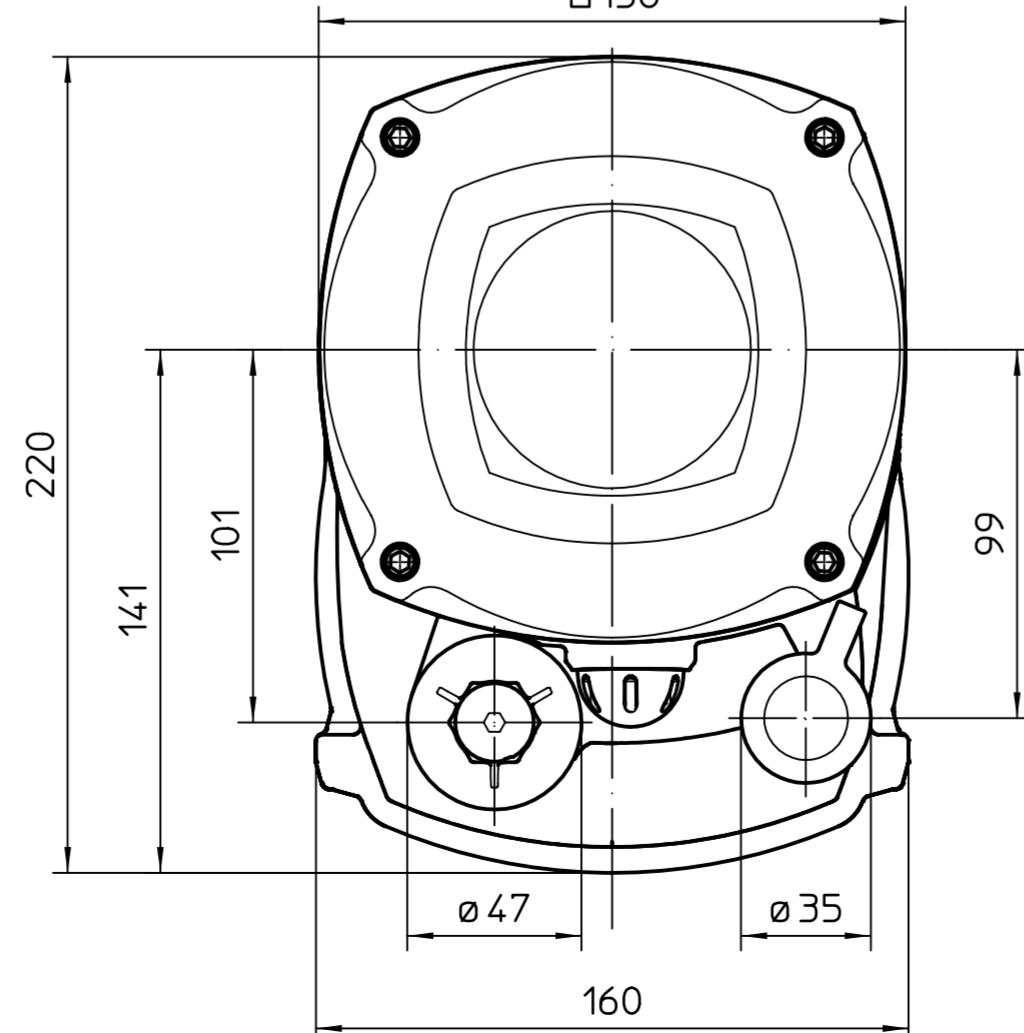

This drawing is subject to the provisions on copyright protection.

View A
connecting ring

All dimensions in mm

For all other dimensions of actuators/gearboxes, refer to the latest dimension sheet issue

¹⁾ Thread for cable entries acc. to order acknowledgement or technical data sheet