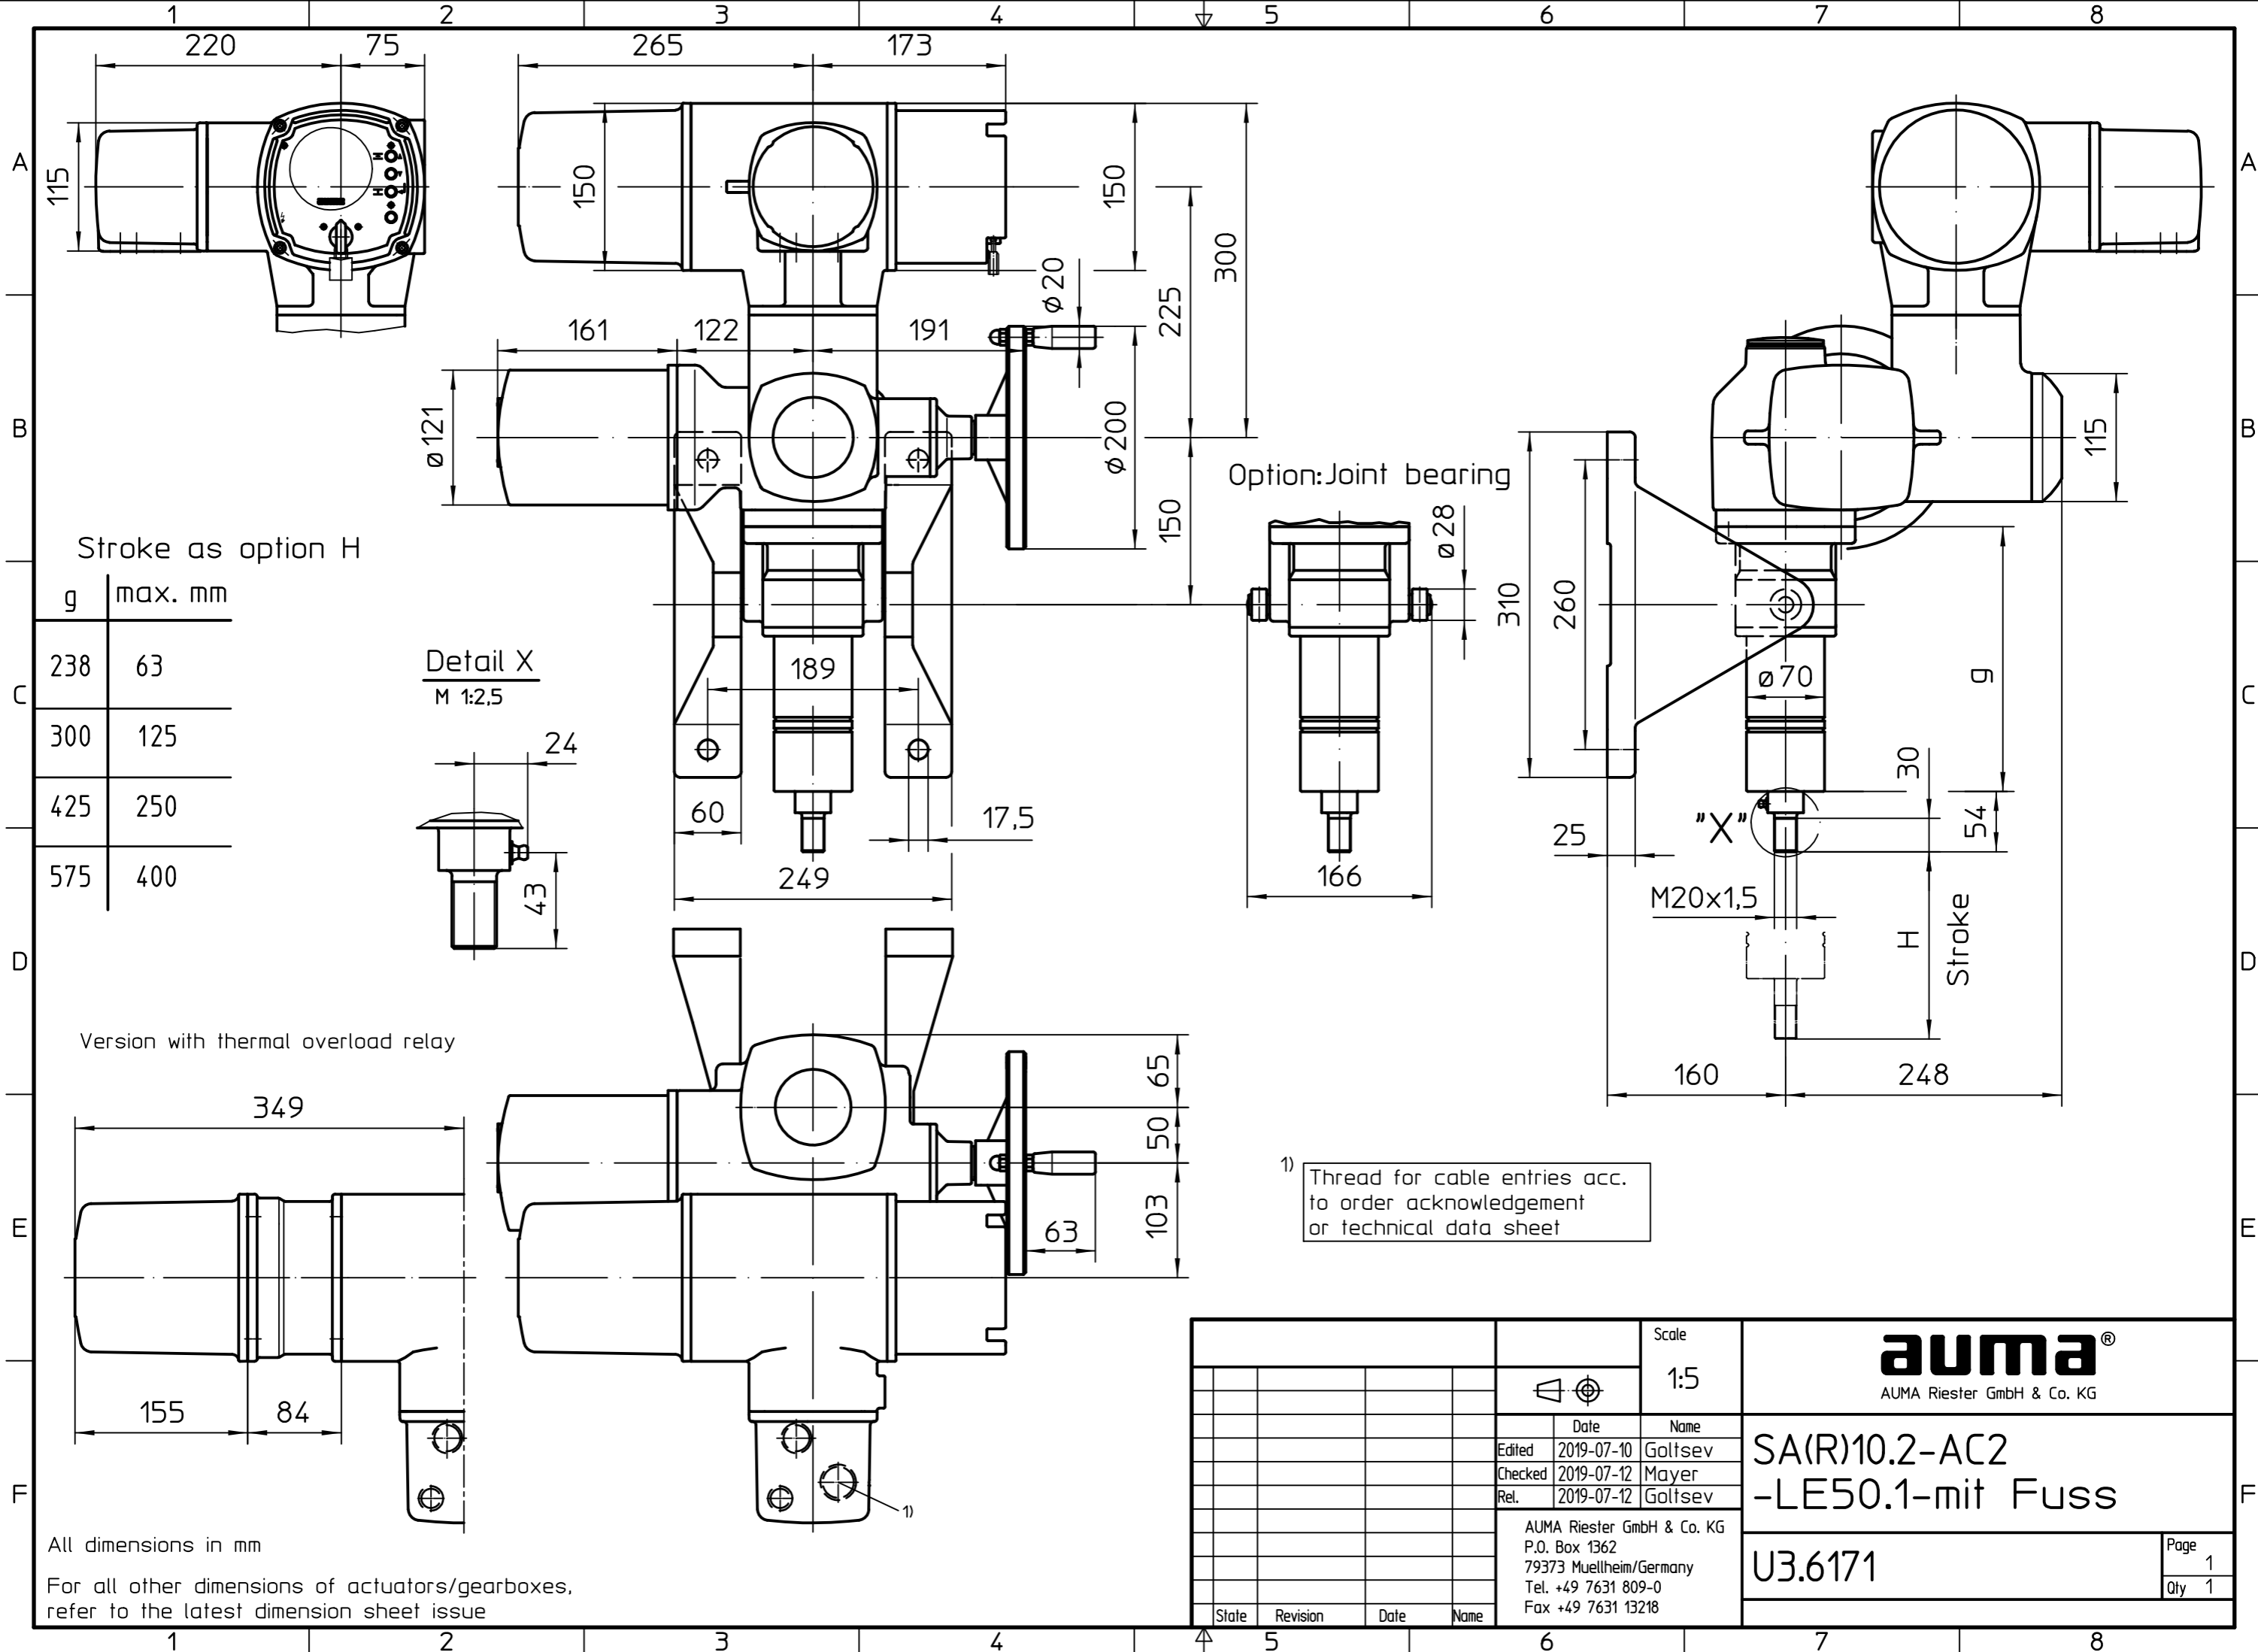

This drawing is subject to the provisions on copyright protection.

All dimensions in mm
For all other dimensions of actuators/gearboxes, refer to the latest dimension sheet issue

		Scale	auma [®] AUMA Riester GmbH & Co. KG
		1:5	
		Date	Name
		Edited 2019-07-10	Goltsev
		Checked 2019-07-12	Mayer
		Rel. 2019-07-12	Goltsev
		AUMA Riester GmbH & Co. KG P.O. Box 1362 79373 Muellheim/Germany Tel. +49 7631 809-0 Fax +49 7631 13218	
State	Revision	Date	Name
			SA(R)10.2-AC2 -LE50.1-mit Fuss
			U3.6171
			Page 1
			Qty 1